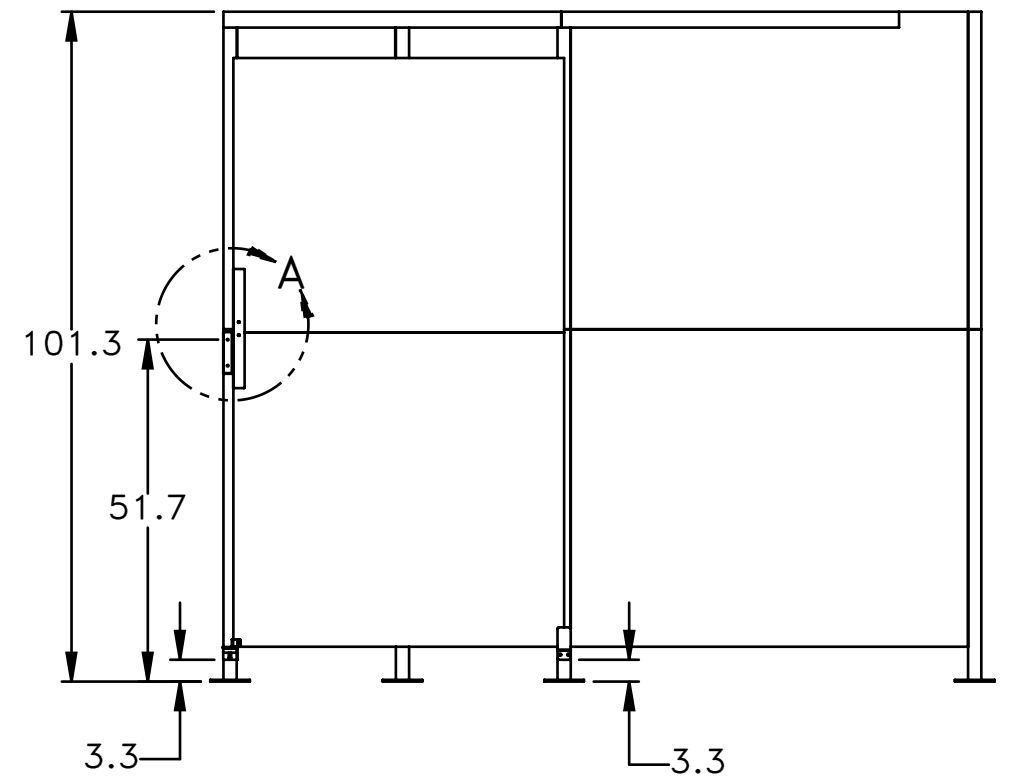

DETAIL A
SCALE 1 : 10

ITEM NO.	PART NUMBER	PART DESCRIPTION	QTY.
1	59-1923A	FENCE POST SPLIT 4FT BOTTOM	7
2	59-1922	FENCE, POST, SPLIT, 4FT, TOP	7
3	25-15248	BRKT INTERLOCK FENCE POST SAFETY SCREW	1
4	25-15247	BRKT INTERLOCK APL FENCE DOOR SPLIT	1
5	59-1924	FENCE, 4FT DOOR, SPLIT, 4FT TALL,BOTTOM	1
6	59-1926	FENCE, DOOR TRACK, 4FT DOOR	2
7	59-1920	FENCE, 4FT DOOR SECTION, SPLIT, 4FT TALL	1
8	59-1916	FENCE, 4FT SECTION,SPLIT, 4FT TALL	4
9	59-1915	FENCE, 5FT SECTION,SPLIT, 4FT TALL	4
10	59-1918	FENCE, 2FT SECTION,SPLIT, 4FT TALL	2
11	25-14749	BRKT, FENCE, DOOR BOTTOM GUIDE	1
12	25-15820	DOOR CATCH MOUNT ROBOT FENCE HRP/APL	1
13	25-15821	DOOR CATCH BUMPER ROBOT FENCE HRP/APL	1
14	91-1446	CRATE FENCE LARGE	1