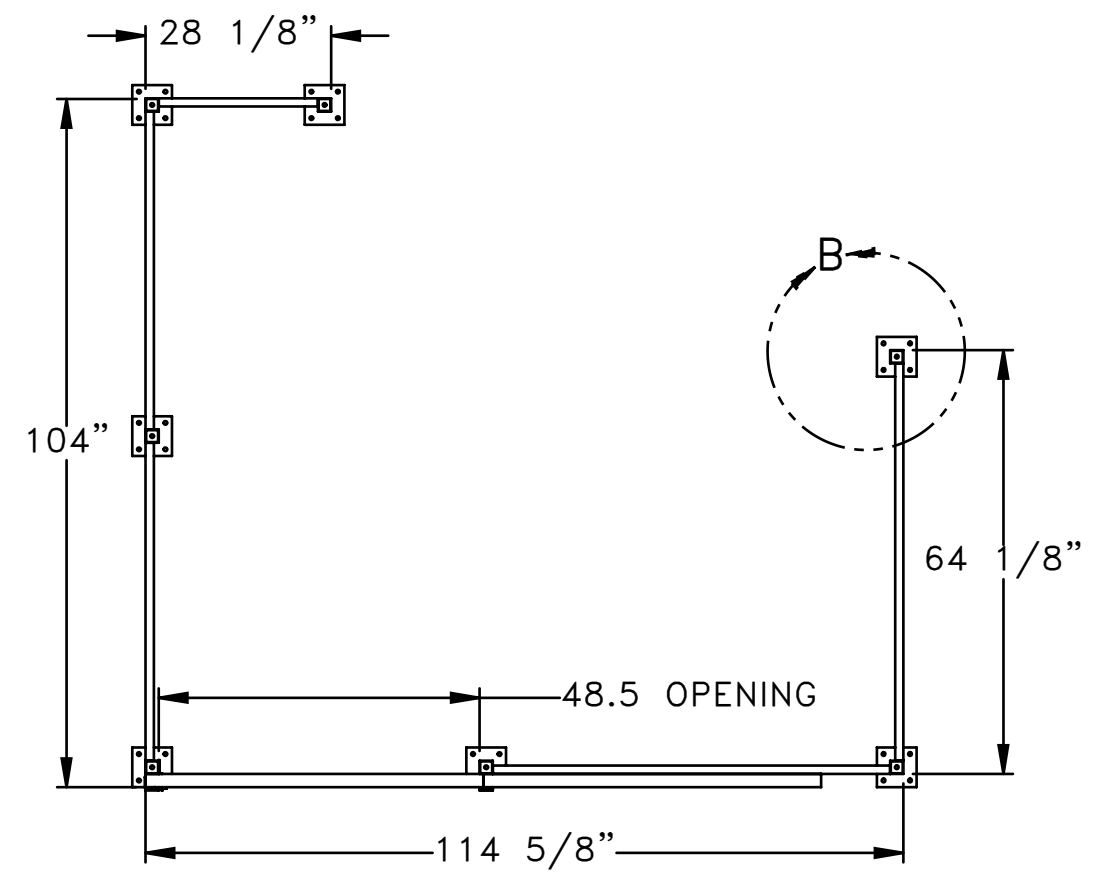

DETAIL A
SCALE 1 : 10

ITEM NO.	PART NUMBER	PART DESCRIPTION	QTY.
1	59-1923A	FENCE POST SPLIT 4FT BOTTOM	7
2	59-1922	FENCE, POST, SPLIT, 4FT, TOP	7
3	25-15248	BRKT INTERLOCK FENCE POST SAFETY SCREW	1
4	25-15247	BRKT INTERLOCK APL FENCE DOOR SPLIT	1
5	59-1924	FENCE, 4FT DOOR, SPLIT, 4FT TALL,BOTTOM	1
6	59-1926	FENCE, DOOR TRACK, 4FT DOOR	2
7	59-1920	FENCE, 4FT DOOR SECTION, SPLIT, 4FT TALL	1
8	59-1916	FENCE, 4FT SECTION,SPLIT, 4FT TALL	4
9	59-1915	FENCE, 5FT SECTION,SPLIT, 4FT TALL	4
10	59-1918	FENCE, 2FT SECTION,SPLIT, 4FT TALL	2
11	25-14749	BRKT, FENCE, DOOR BOTTOM GUIDE	1
12	25-15820	DOOR CATCH MOUNT ROBOT FENCE HRP/APL	1
13	25-15821	DOOR CATCH BUMPER ROBOT FENCE HRP/APL	1
14	91-1446	CRATE FENCE LARGE	1