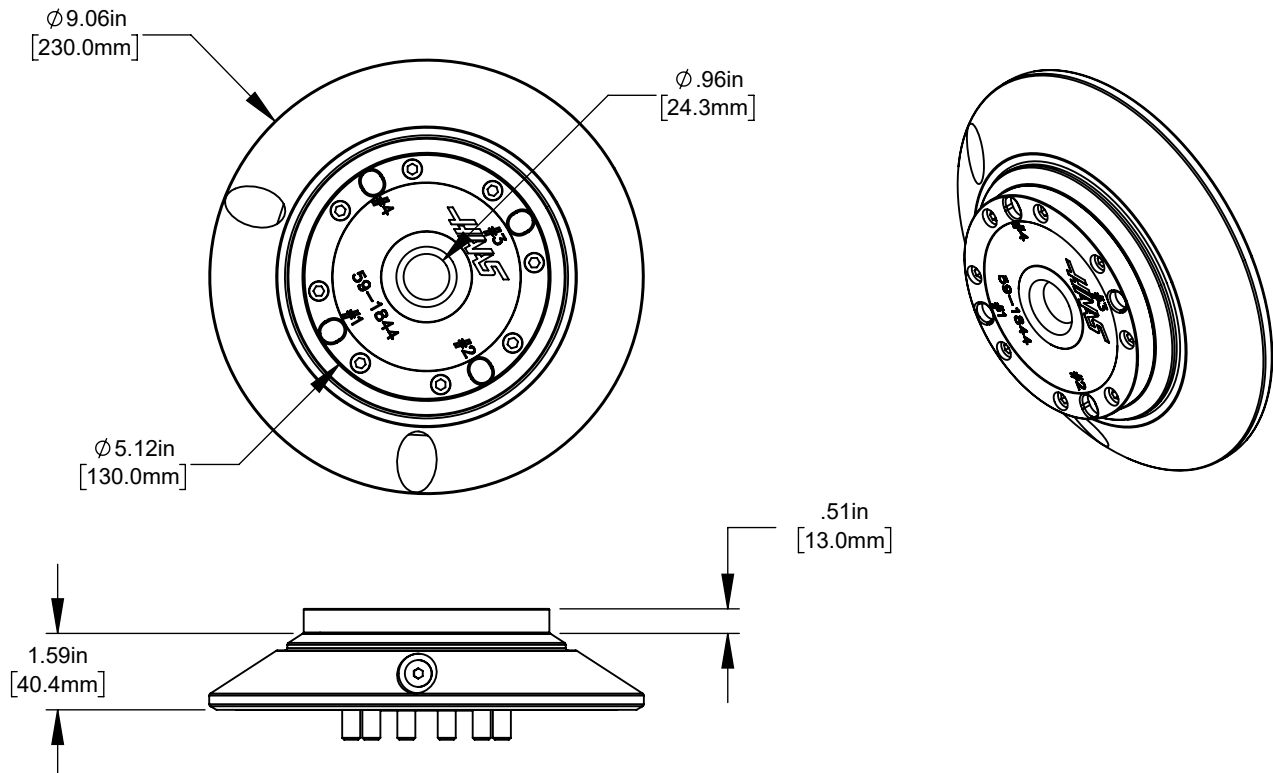

Top View
Platter Rotated 90° to Base

Front View
Platter Rotated 90° to Base

Front View

Bottom View
Platter Rotated 90° to Base

Bottom View

A6 Optional Platter

Zero Point Optional Platter

T-Slot Platter

DETAIL A
SCALE 2 : 3