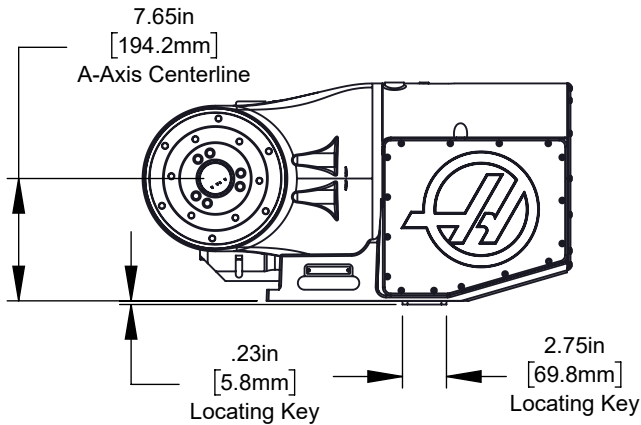

Top View
Platter Rotated 90° to Base

Front View
Platter Rotated 90° to Base

Front View

Bottom View
Platter Rotated 90° to Base

Bottom View

A6 Optional Platter

Zero Point Optional Platter

T-Slot Platter

DETAIL A
SCALE 2 : 3