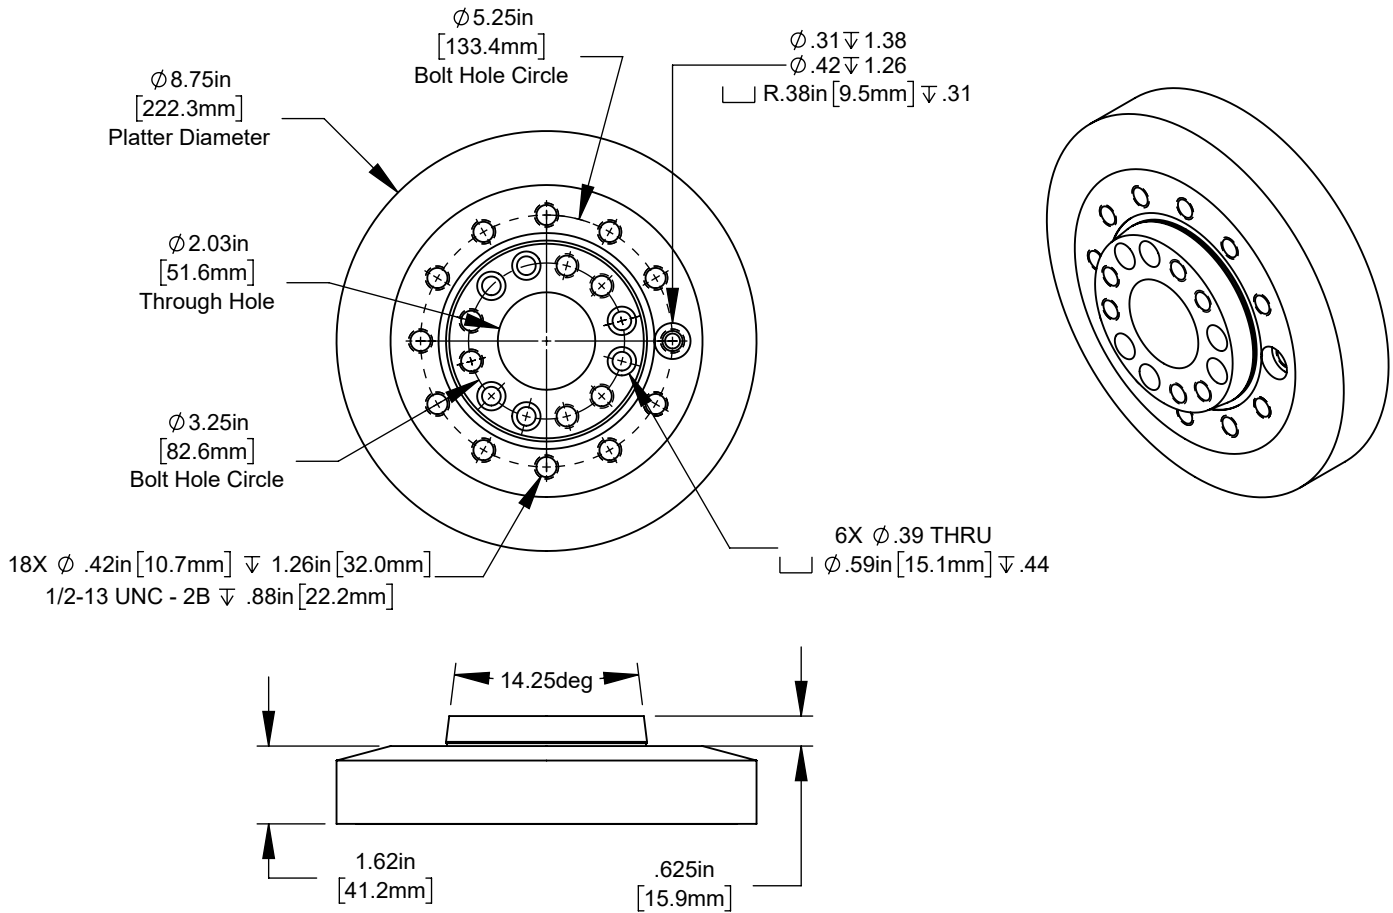

Top View
Platter Rotated 90° to Base

Front View
Platter Rotated 90° to Base

Front View

Bottom View
Platter Rotated 90° to Base

Bottom View

A6 Optional Platter

Zero Point Optional Platter

T-Slot Platter

DETAIL A
SCALE 2 : 3