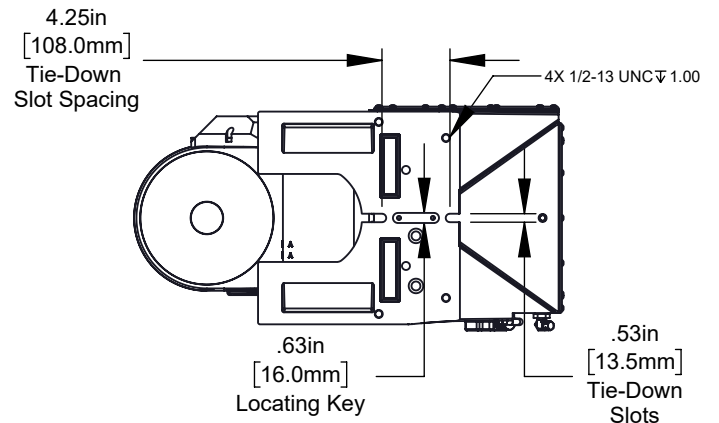

Top View
Platter Rotated 90° to Base

Front View
Platter Rotated 90° to Base

Front View

Bottom View
Platter Rotated 90° to Base

Bottom View

A6 Optional Platter

Zero Point Optional Platter

T-Slot Platter

DETAIL A
SCALE 2 : 3