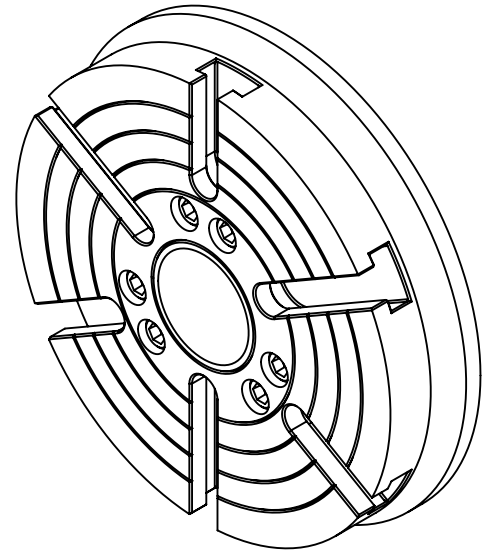

Top View
Platter Rotated 90° to Base

Front View
Platter Rotated 90° to Base

Front View

Bottom View
Platter Rotated 90° to Base

Bottom View

A6 Optional Platter

Zero Point Optional Platter

T-Slot Platter

DETAIL A
SCALE 2 : 3