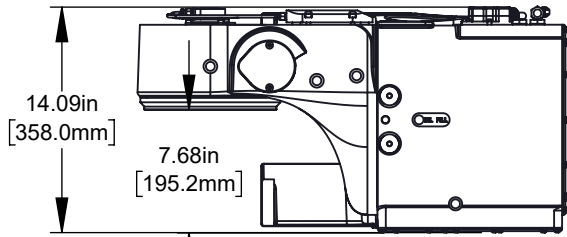

Top View
Platter Rotated 90° to Base

Front View
Platter Rotated 90° to Base

Front View

Bottom View
Platter Rotated 90° to Base

Bottom View

A6 Optional Platter

Zero Point Optional Platter

T-Slot Platter

DETAIL A
SCALE 2 : 3