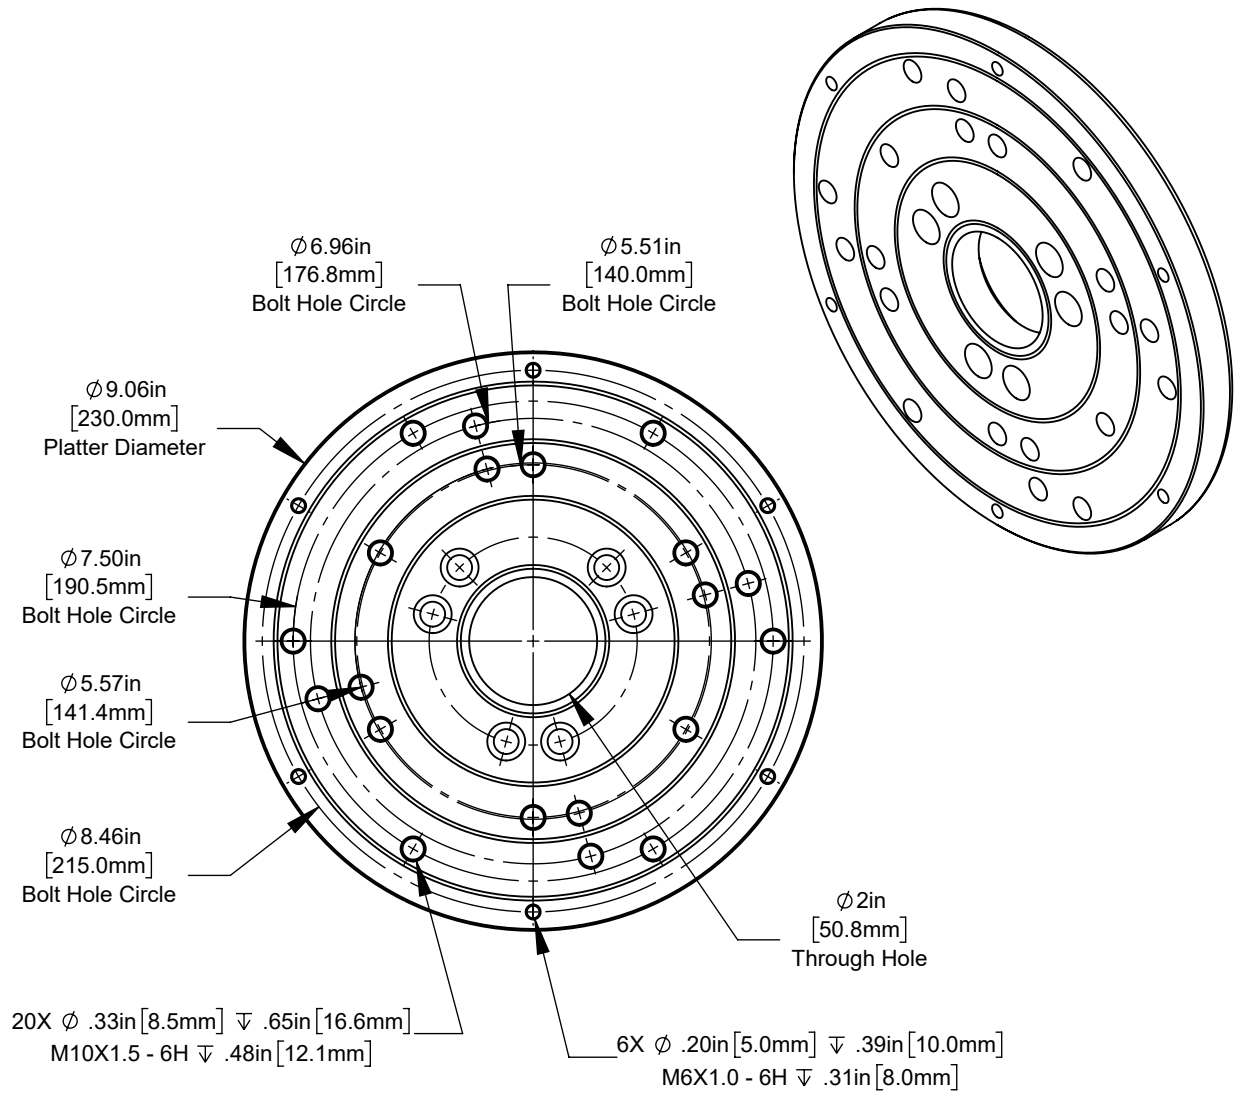

Top View
Platter Rotated 90° to Base

Front View
Platter Rotated 90° to Base

Front View

Bottom View
Platter Rotated 90° to Base

Bottom View

A6 Optional Platter

Zero Point Optional Platter

T-Slot Platter

DETAIL A
SCALE 2 : 3