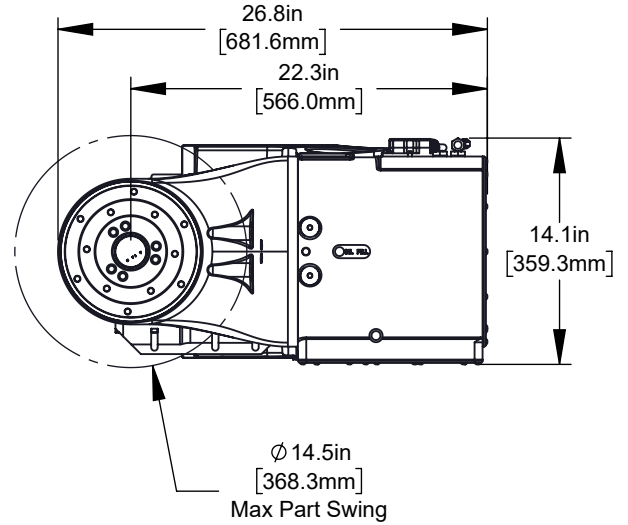

Top View
Platter Rotated 90° to Base

Front View
Platter Rotated 90° to Base

Front View

Bottom View
Platter Rotated 90° to Base

Bottom View

A6 Optional Platter

Zero Point Optional Platter

T-Slot Platter

DETAIL A
SCALE 2 : 3