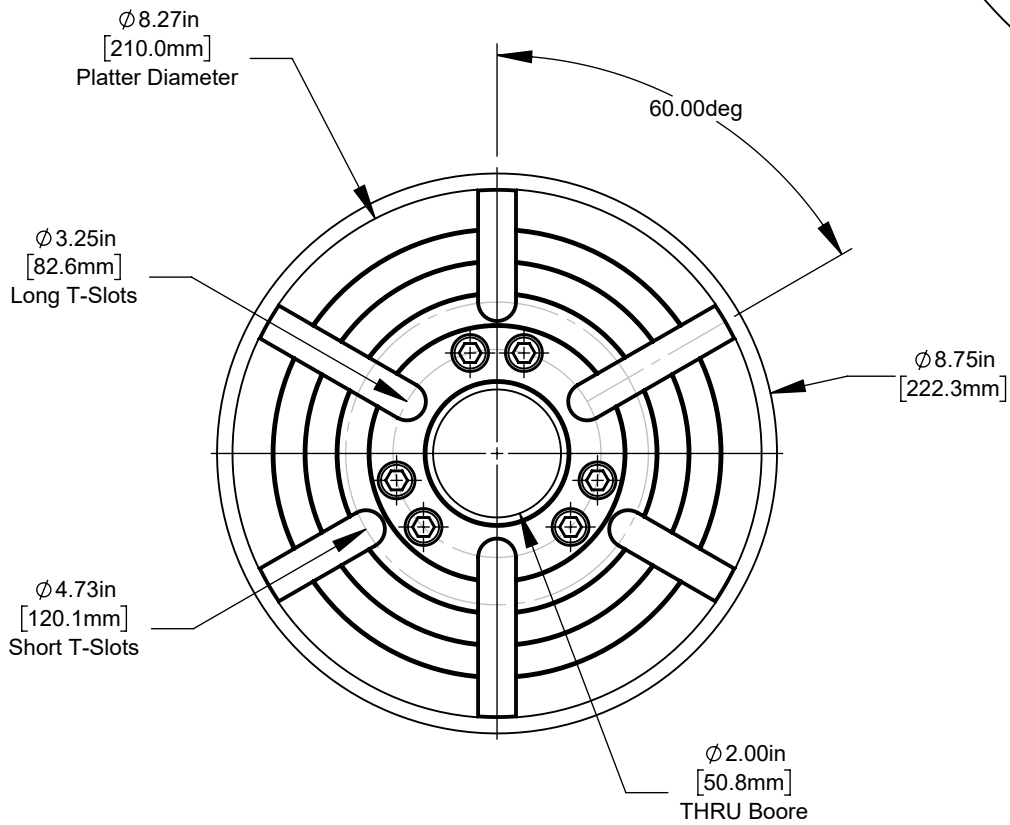

Top View
Platter Rotated 90° to Base

Front View
Platter Rotated 90° to Base

Front View

Bottom View
Platter Rotated 90° to Base

Bottom View

A6 Optional Platter

Zero Point Optional Platter

T-Slot Platter

DETAIL A
SCALE 2 : 3