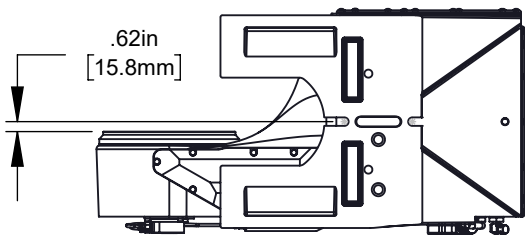

Top View
Platter Rotated 90° to Base

Front View
Platter Rotated 90° to Base

Front View

Bottom View
Platter Rotated 90° to Base

Bottom View

A6 Optional Platter

Zero Point Optional Platter

T-Slot Platter

DETAIL A
SCALE 2 : 3