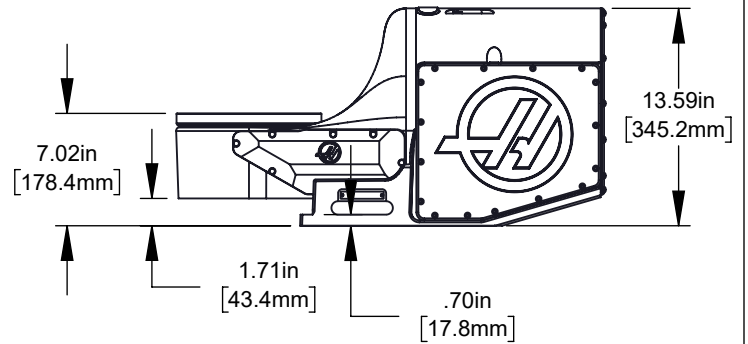

Top View
Platter Rotated 90° to Base

Front View
Platter Rotated 90° to Base

Front View

Bottom View
Platter Rotated 90° to Base

Bottom View

A6 Optional Platter

Zero Point Optional Platter

T-Slot Platter

DETAIL A
SCALE 2 : 3