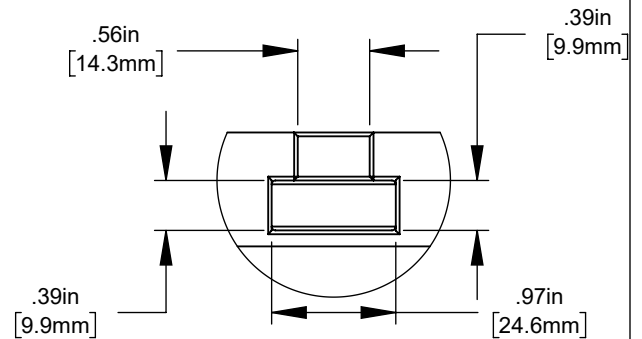

Top View
Platter Rotated 90° to Base

Front View
Platter Rotated 90° to Base

Front View

Bottom View
Platter Rotated 90° to Base

Bottom View

A6 Optional Platter

Zero Point Optional Platter

T-Slot Platter

DETAIL A
SCALE 2 : 3