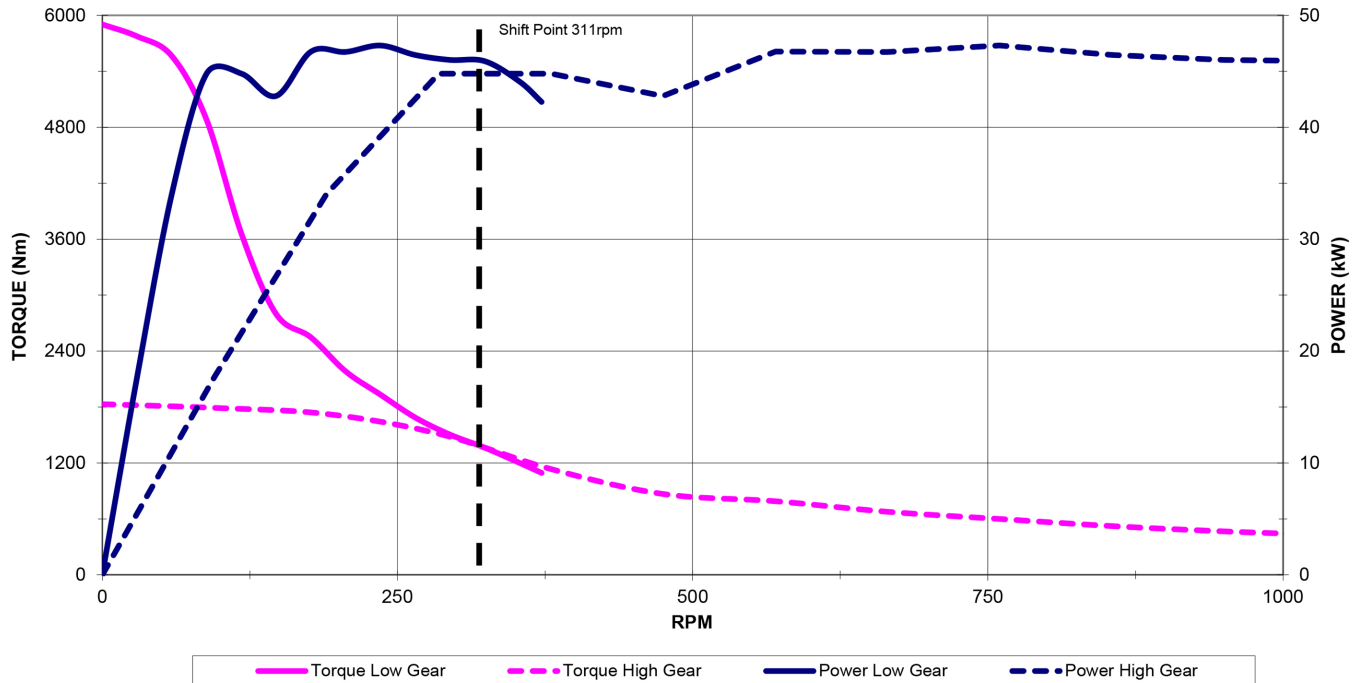

ST Series
1000-rpm, Gearbox Drive
A1-20 – 55 hp
Standard: ST-55
Optional: None

Values shown are 200% spindle load

1/29/2016

ST Series
1000-rpm, Gearbox Drive
A1-20 – 41 kW
Standard: ST-55
Optional: None

Values shown are 200% spindle load