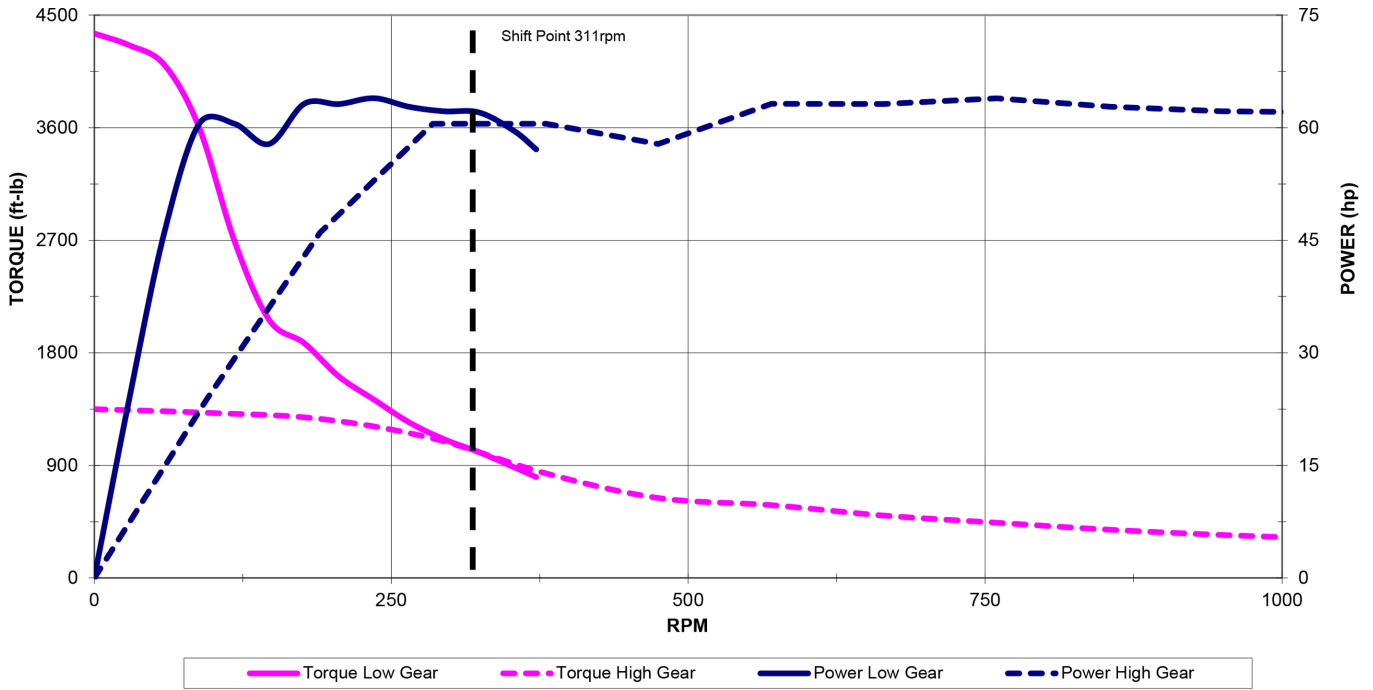

ST Series
1000-rpm, Gearbox Drive
A1-20 – 55 hp
Standard: ST-55
Optional: None

Values shown are 200% spindle load

1/29/2016

ST Series
1000-rpm, Gearbox Drive
A1-20 – 41 kW
Standard: ST-55
Optional: None

Values shown are 200% spindle load