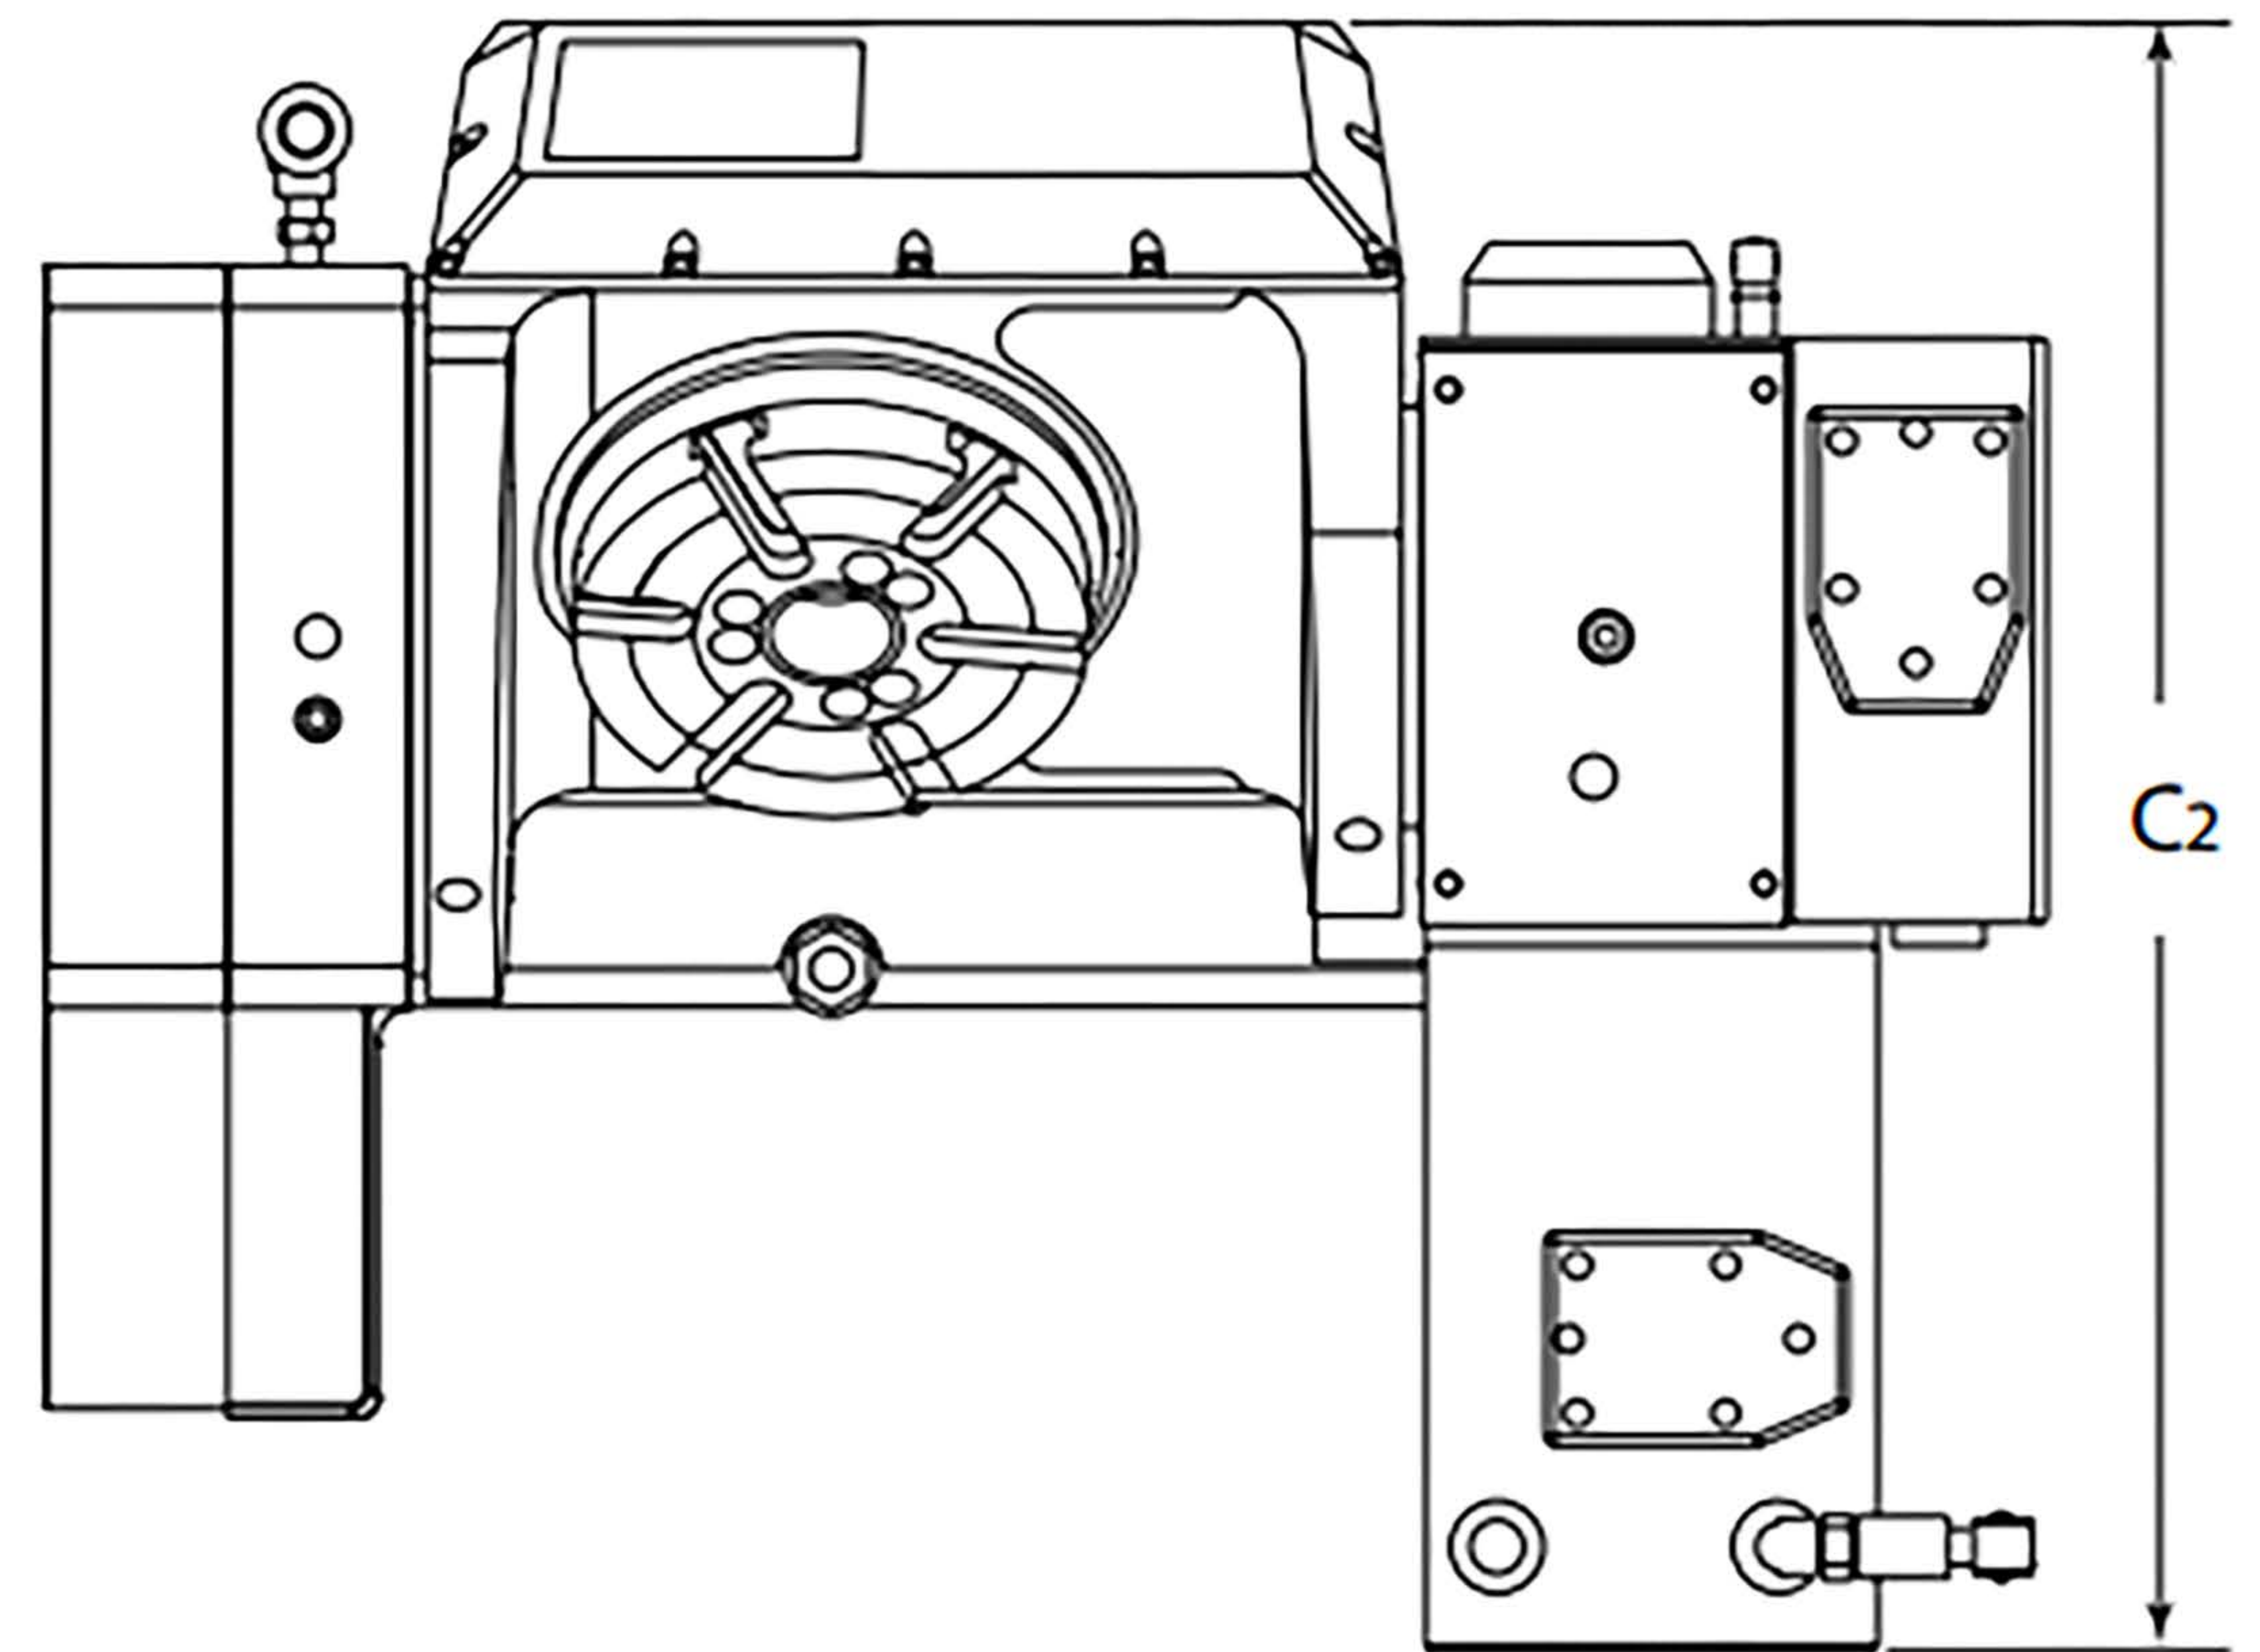

## The Compact Trunnion Rotary Table

### Dimensions

### TR200Y

A.	Height	14.6"	370 mm
B <sub>1</sub> .	Width, overall	26.7"	678 mm
B <sub>2</sub> .	Width, base plate	19.0"	483 mm
C <sub>1</sub> .	Depth w/platter @ 0 degrees	19.0"	483 mm
C <sub>2</sub> .	Depth w/platter @ 45 degrees	20.0"	508 mm
D.	Platter Diameter	7.87"	200 mm
E.	Platter Height	9.00"	228.6 mm
F.	Centerline of Rotation, A axis	9.13"	231.9 mm