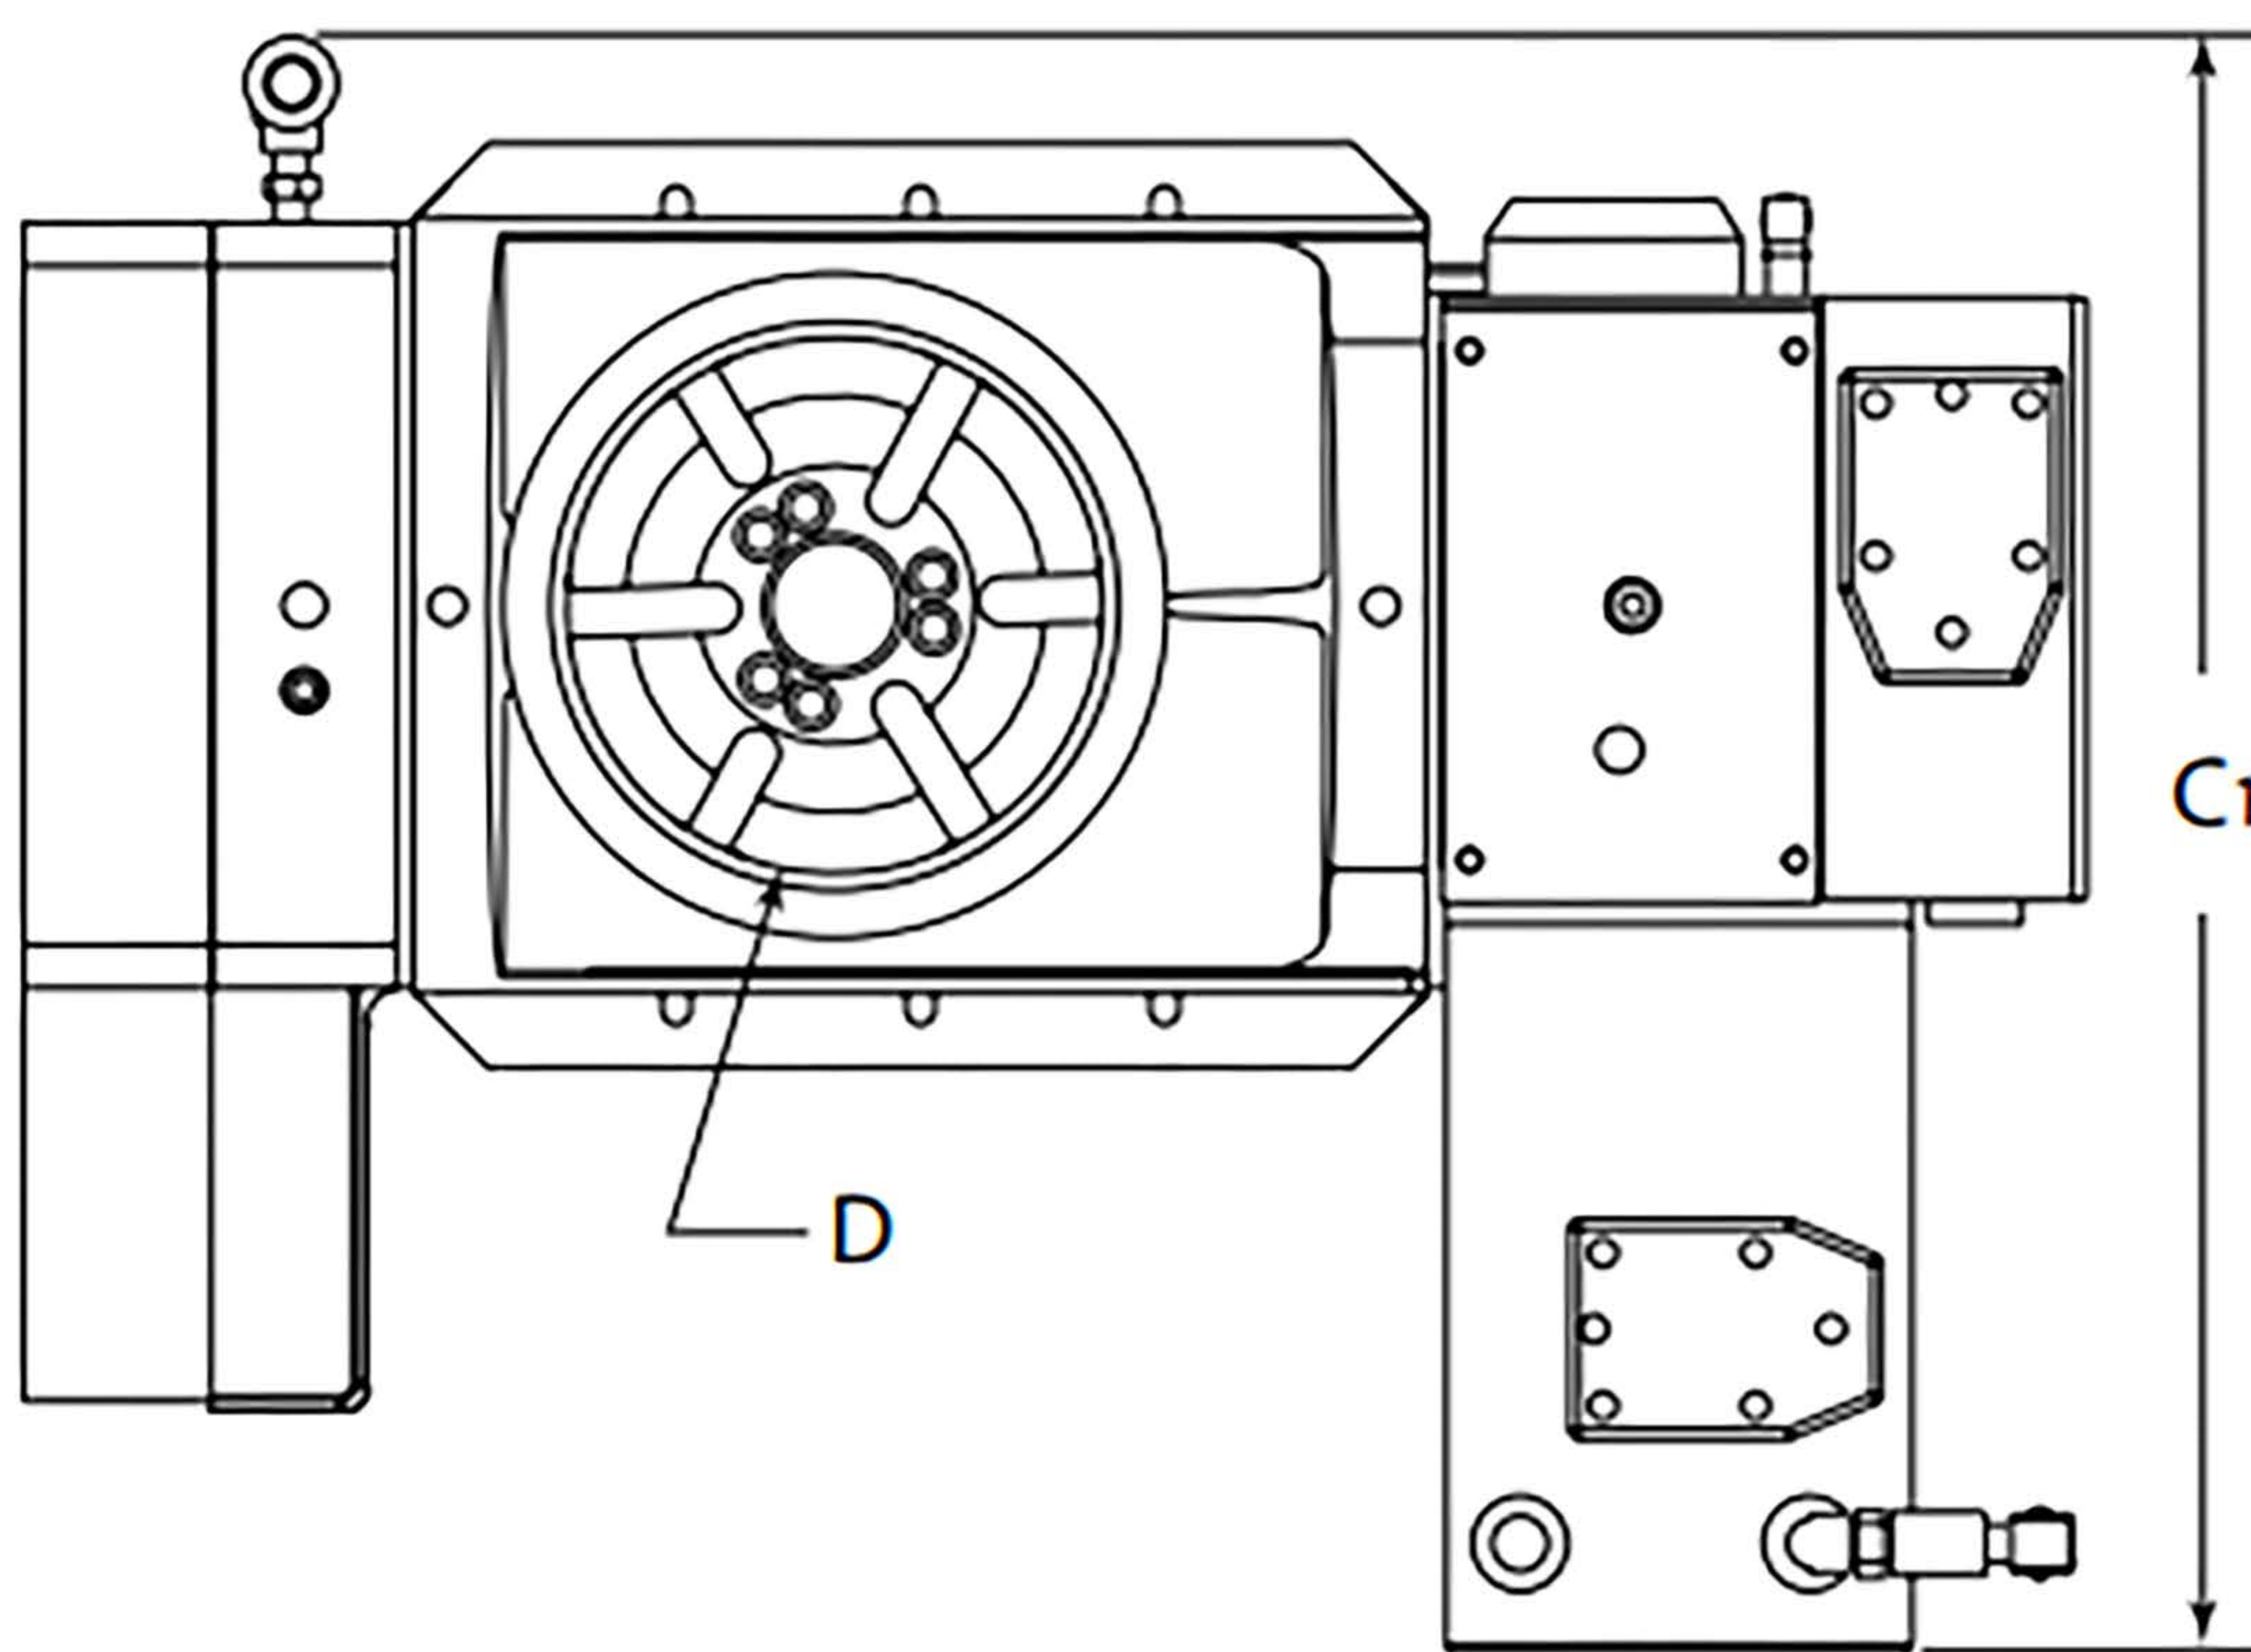

## The Compact Trunnion Rotary Table

### Dimensions

### TR200Y

A.	Height	14.6"	370 mm
B <sub>1</sub> .	Width, overall	26.7"	678 mm
B <sub>2</sub> .	Width, base plate	19.0"	483 mm
C <sub>1</sub> .	Depth w/platter @ 0 degrees	19.0"	483 mm
C <sub>2</sub> .	Depth w/platter @ 45 degrees	20.0"	508 mm
D.	Platter Diameter	7.87"	200 mm
E.	Platter Height	9.00"	228.6 mm
F.	Centerline of Rotation, A axis	9.13"	231.9 mm