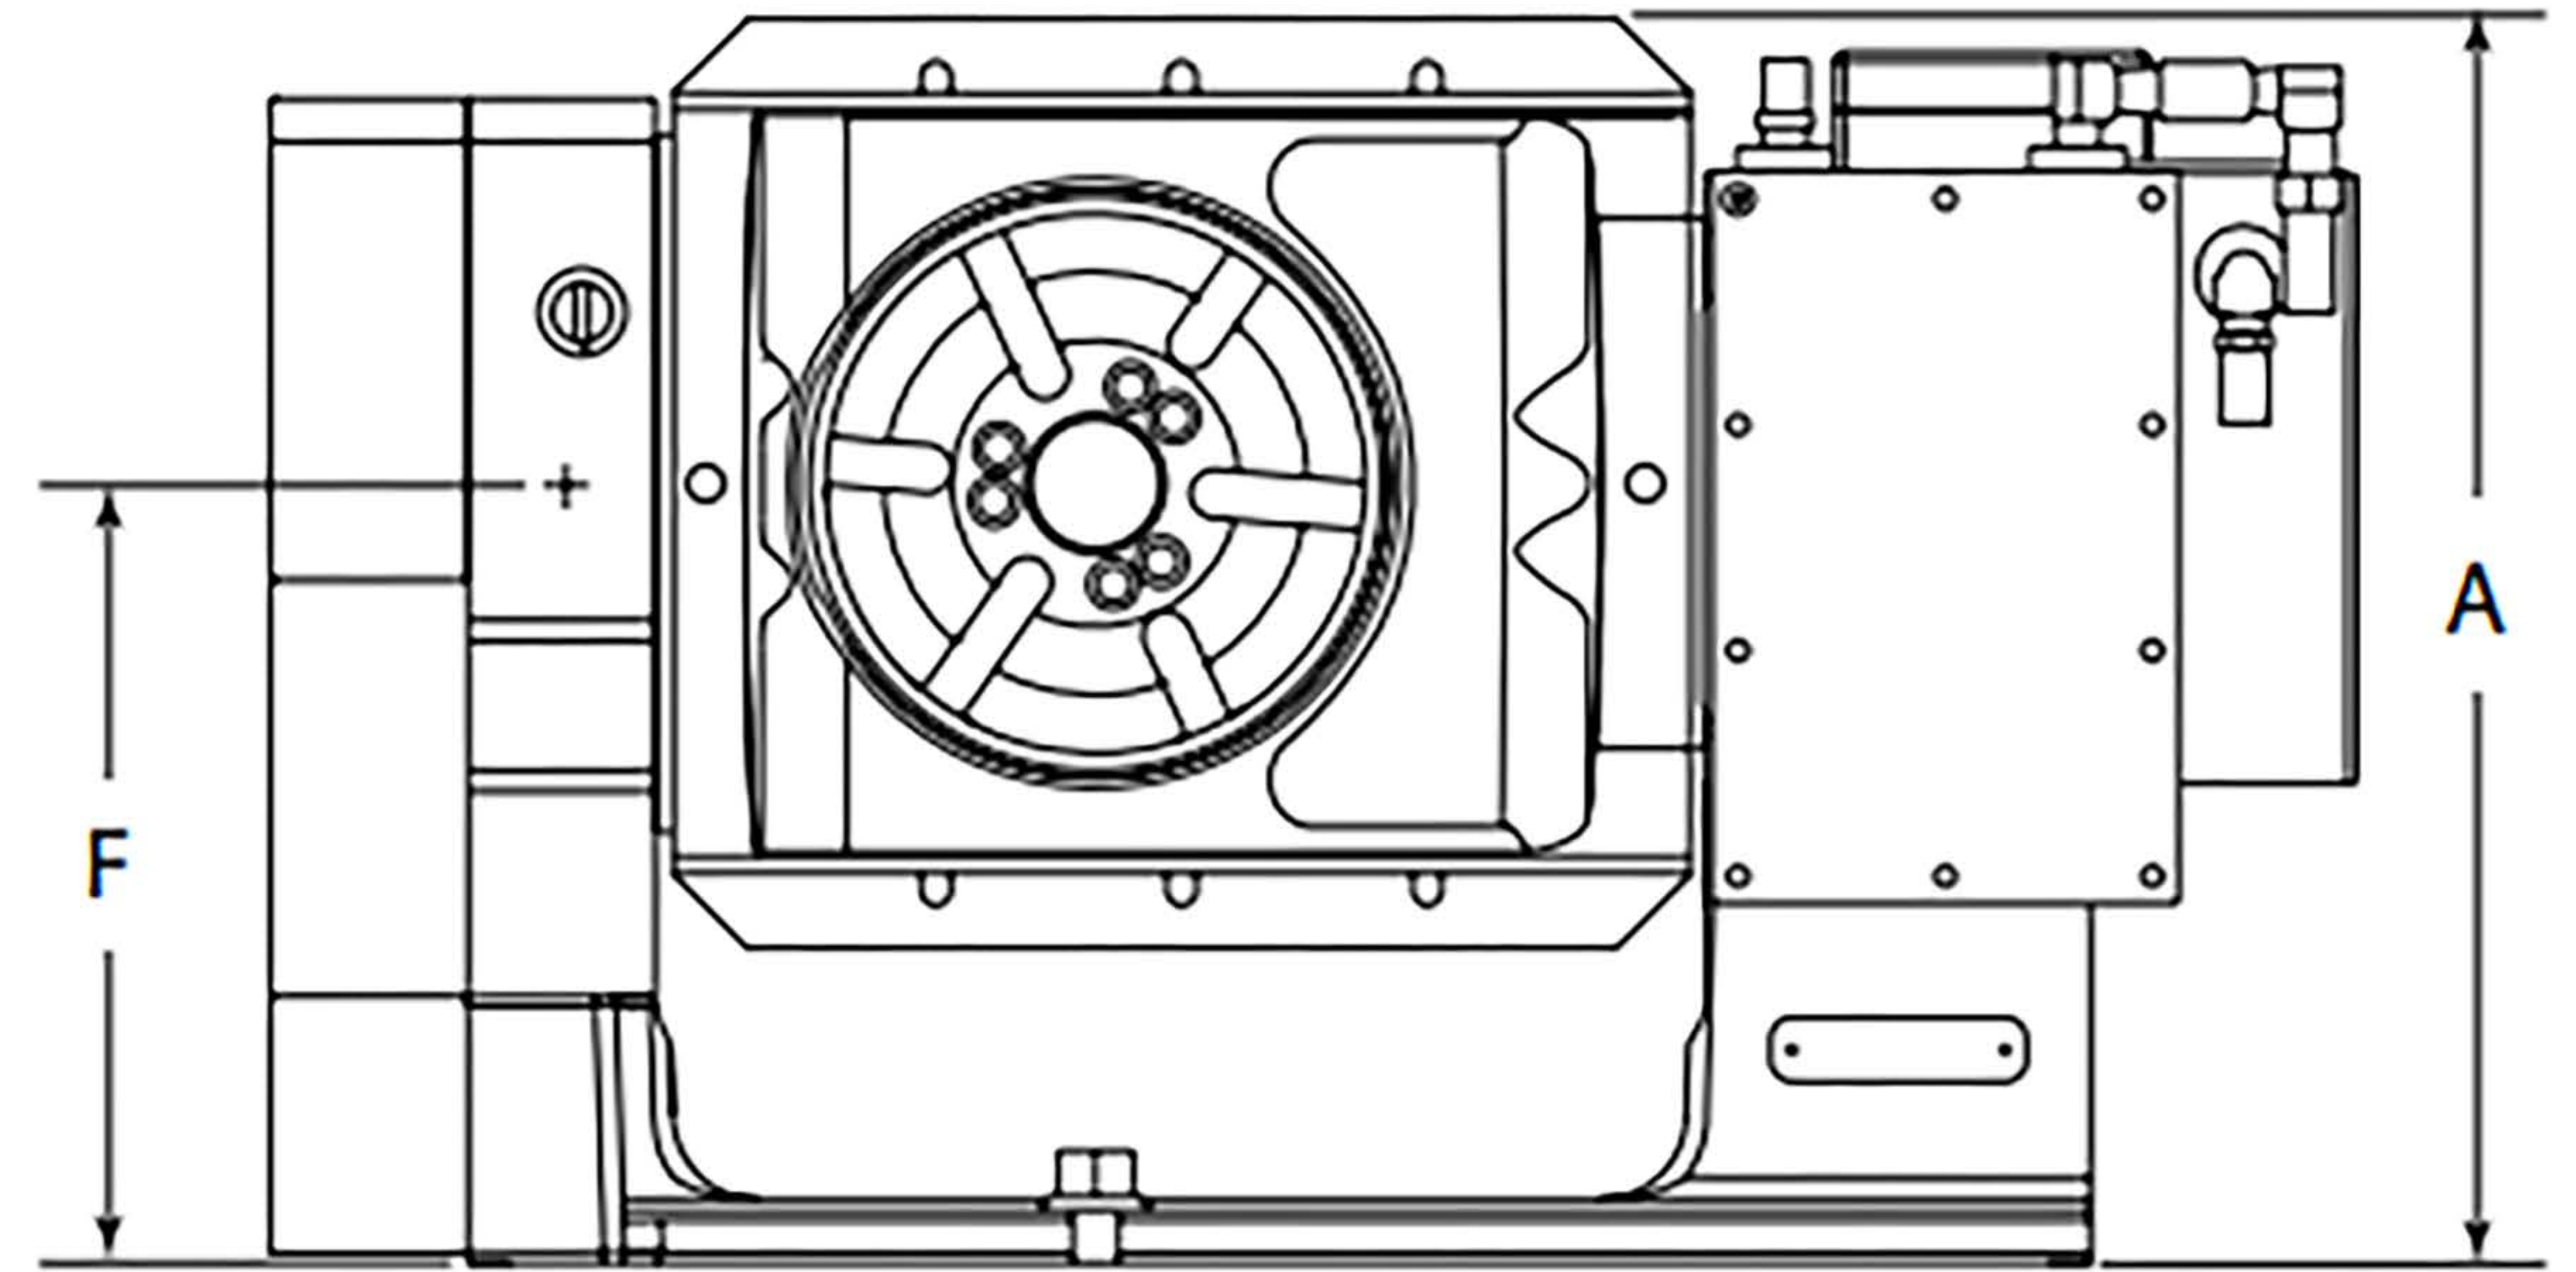

## The Compact Trunnion Rotary Table

### Dimensions

### TR200Y

A.	Height	14.6"	370 mm
B <sub>1</sub> .	Width, overall	26.7"	678 mm
B <sub>2</sub> .	Width, base plate	19.0"	483 mm
C <sub>1</sub> .	Depth w/platter @ 0 degrees	19.0"	483 mm
C <sub>2</sub> .	Depth w/platter @ 45 degrees	20.0"	508 mm
D.	Platter Diameter	7.87"	200 mm
E.	Platter Height	9.00"	228.6 mm
F.	Centerline of Rotation, A axis	9.13"	231.9 mm