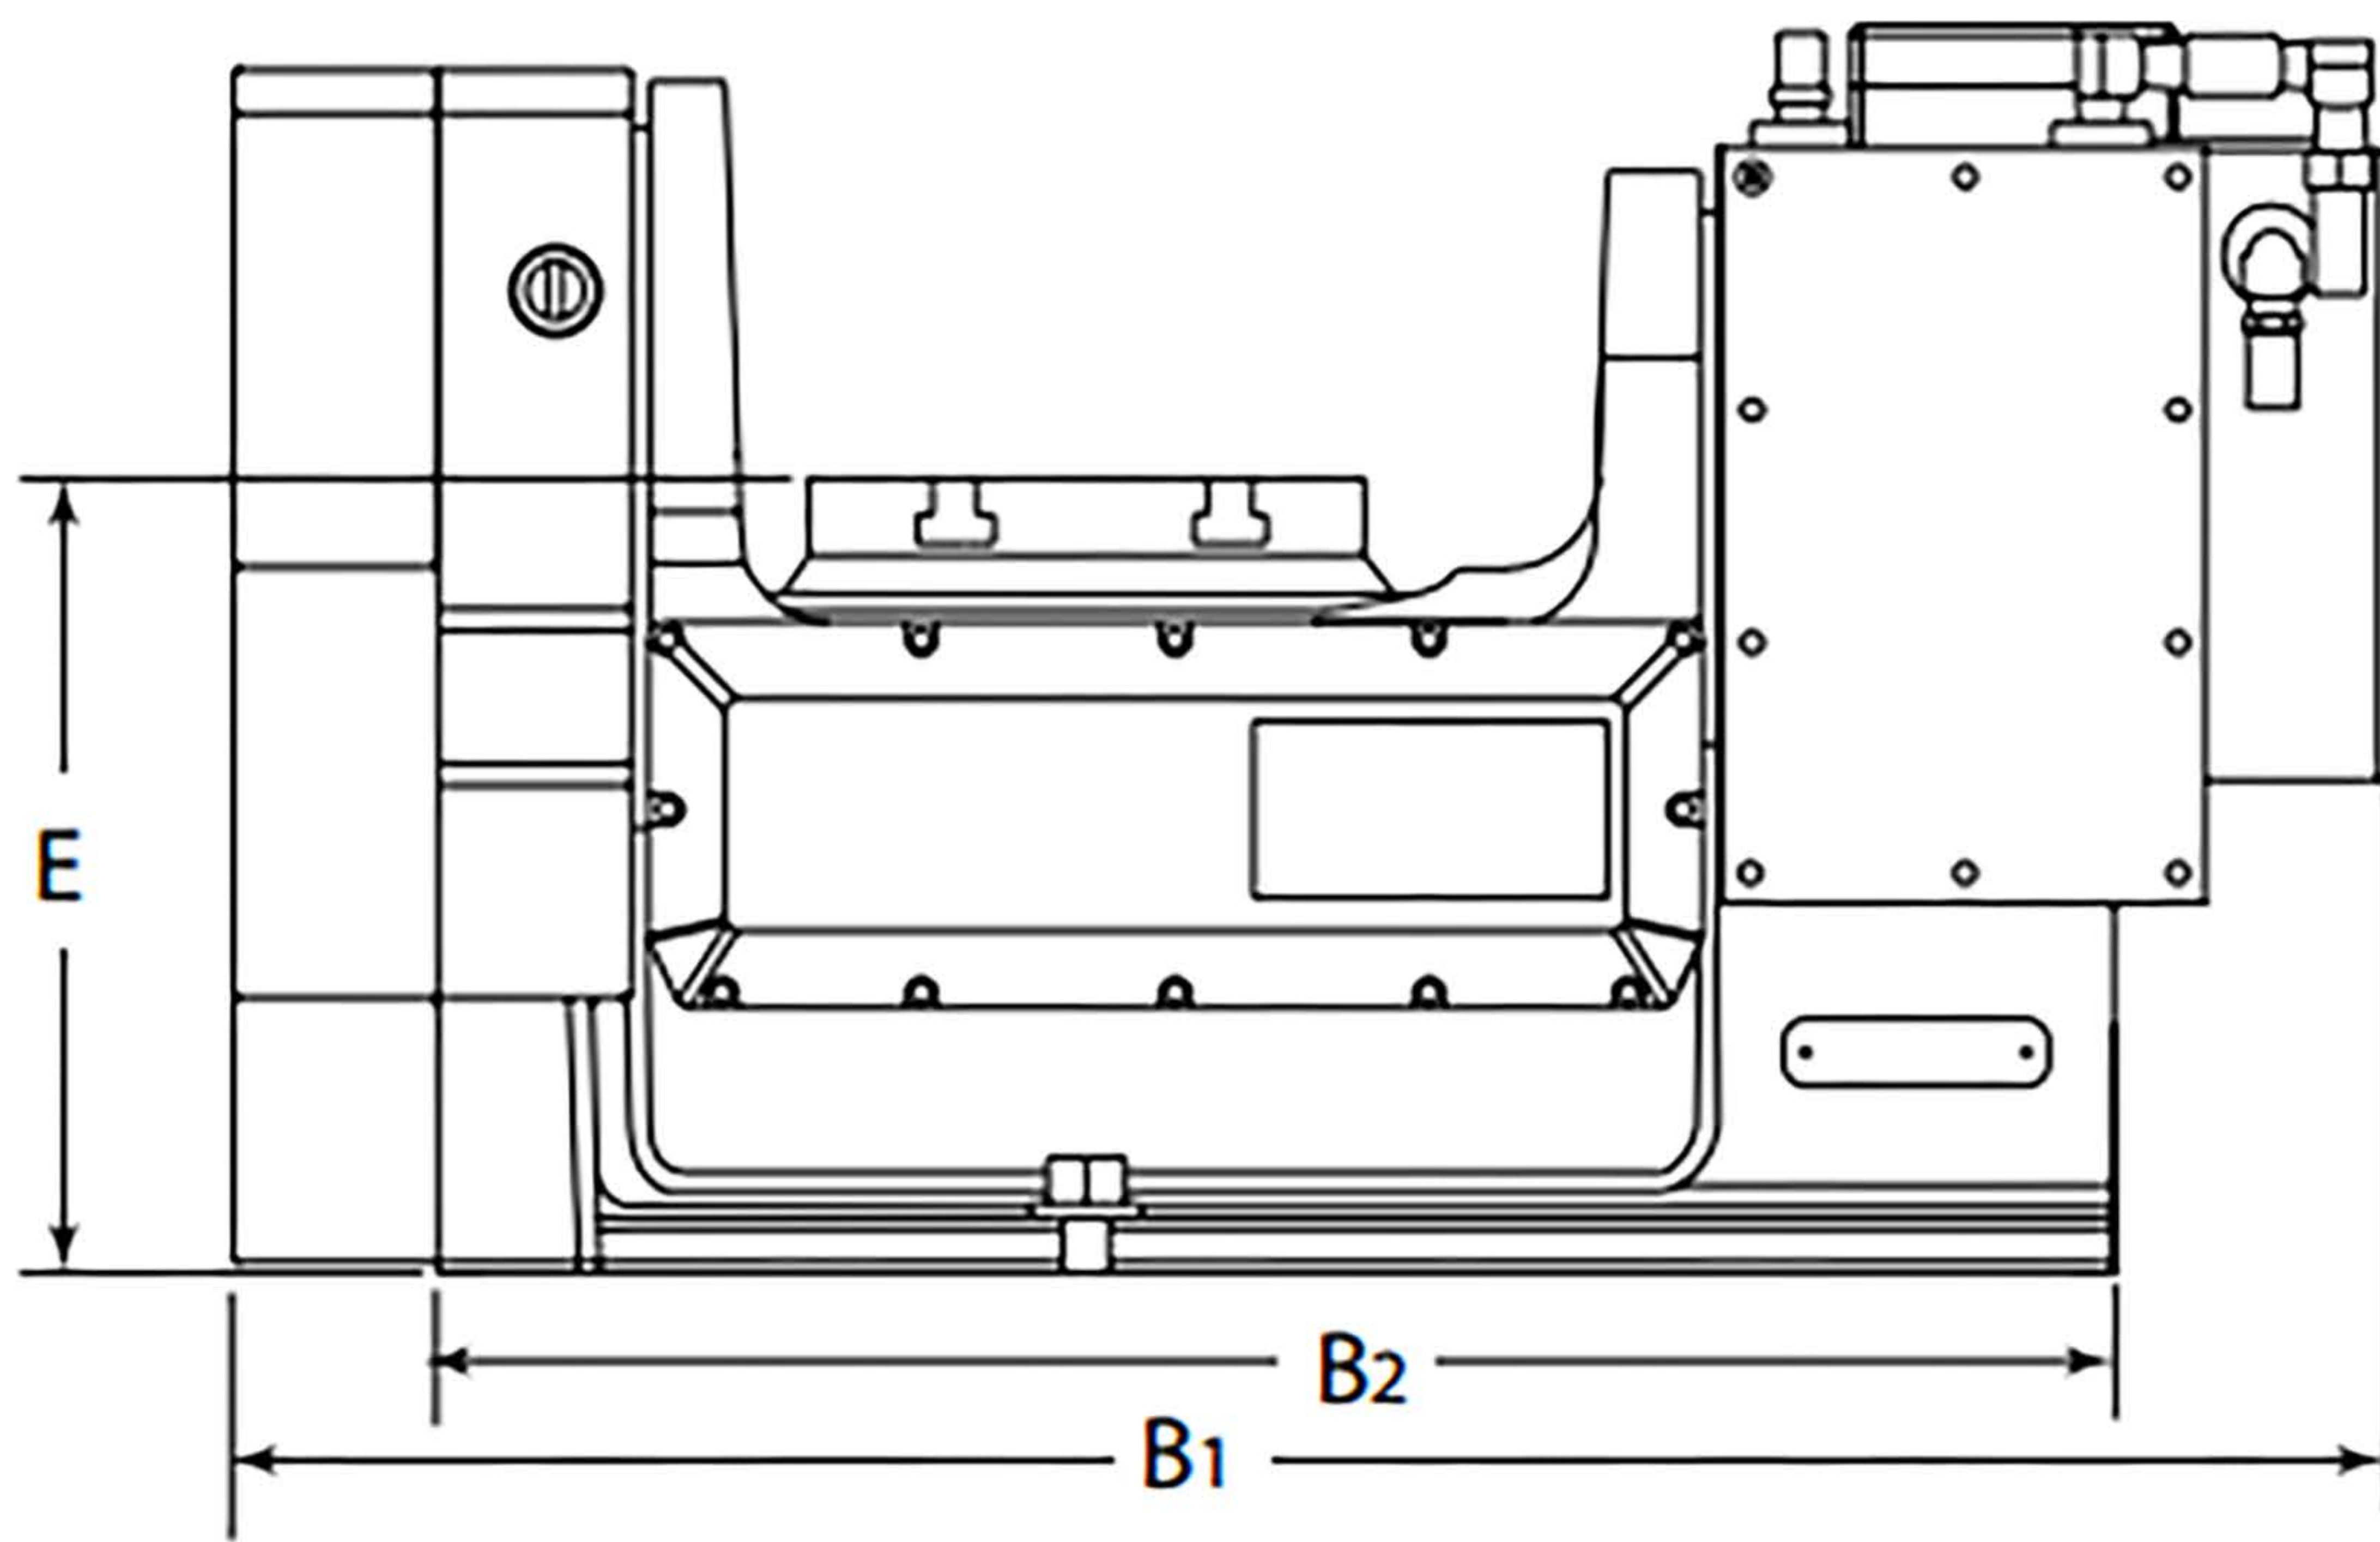

## The Compact Trunnion Rotary Table

### Dimensions

### TR200Y

A.	Height	14.6"	370 mm
B <sub>1</sub> .	Width, overall	26.7"	678 mm
B <sub>2</sub> .	Width, base plate	19.0"	483 mm
C <sub>1</sub> .	Depth w/platter @ 0 degrees	19.0"	483 mm
C <sub>2</sub> .	Depth w/platter @ 45 degrees	20.0"	508 mm
D.	Platter Diameter	7.87"	200 mm
E.	Platter Height	9.00"	228.6 mm
F.	Centerline of Rotation, A axis	9.13"	231.9 mm