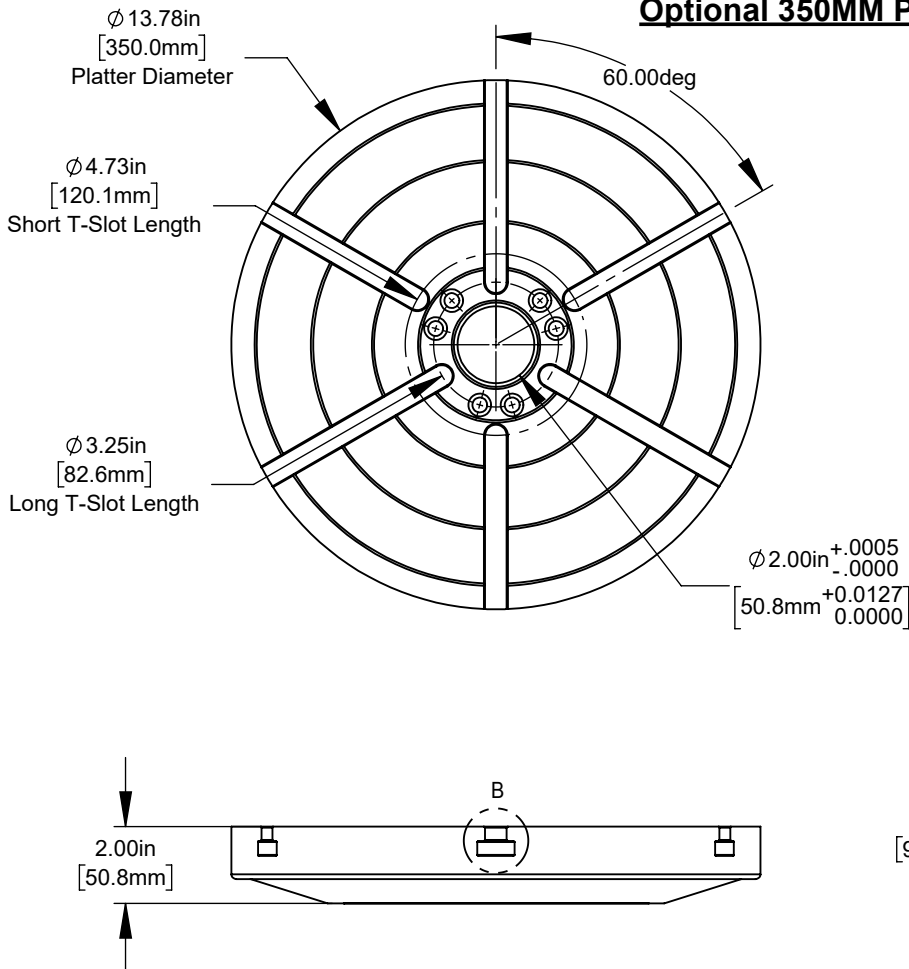

Optional 350MM Platter

*Due to continual product improvements, machine dimensions are subject to change without notice.