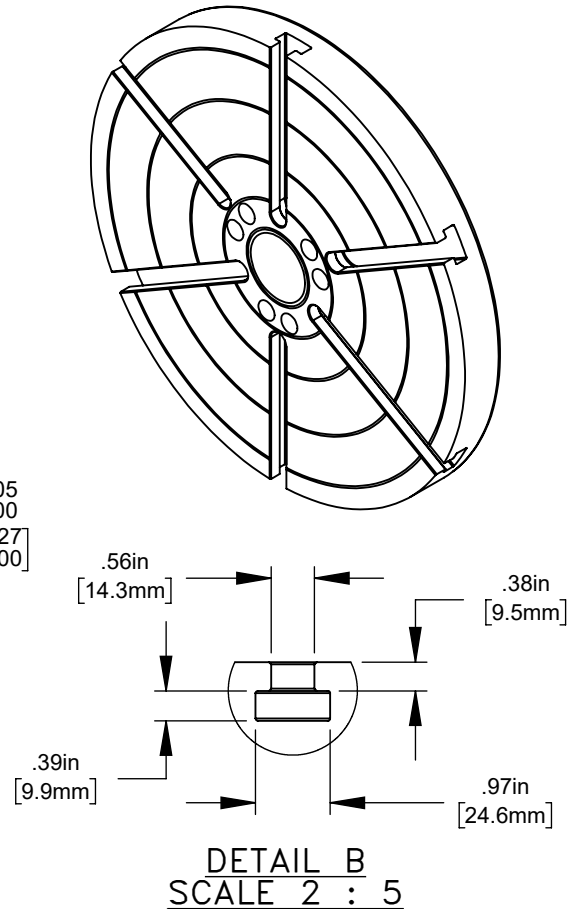

Optional 350MM Platter

*Due to continual product improvements, machine dimensions are subject to change without notice.