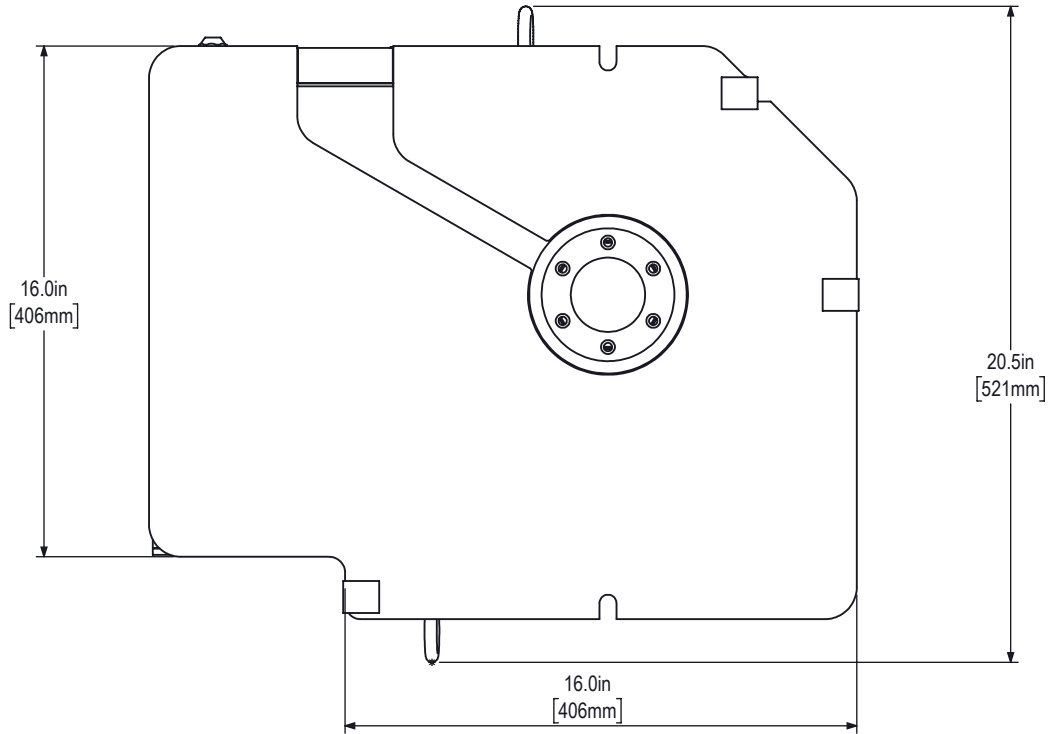

TOP VIEW

FRONT VIEW

THROUGH-BORE

BOTTOM VIEW

LEFT SIDE VIEW

RIGHT SIDE VIEW

STANDARD PLATTER

Ø 12.2in  
[310mm]

0.9in  
[22mm]

REFER TO PAGE 1 FOR BOTTOM BASE DIMENSIONS