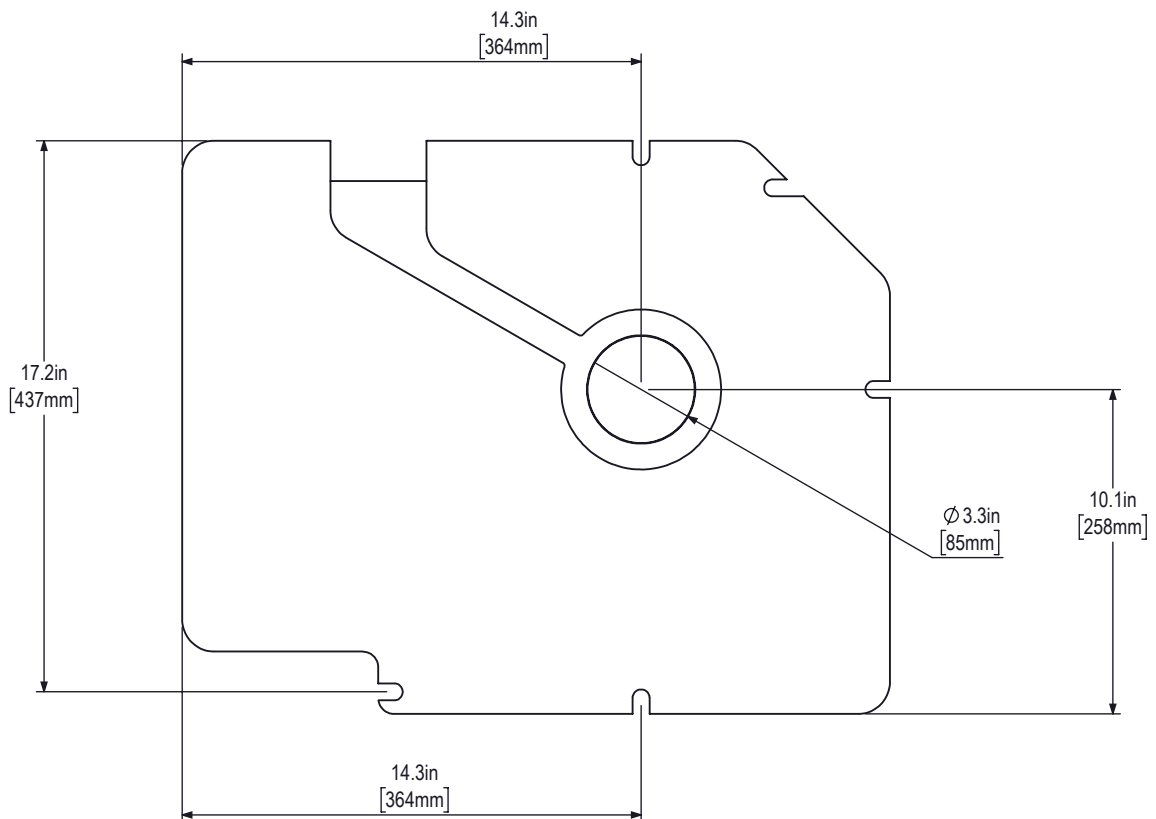

TOP VIEW

FRONT VIEW

THROUGH-BORE

BOTTOM VIEW

LEFT SIDE VIEW

RIGHT SIDE VIEW

STANDARD PLATTER

Ø 12.2in  
[310mm]

0.9in  
[22mm]

REFER TO PAGE 1 FOR BOTTOM BASE DIMENSIONS