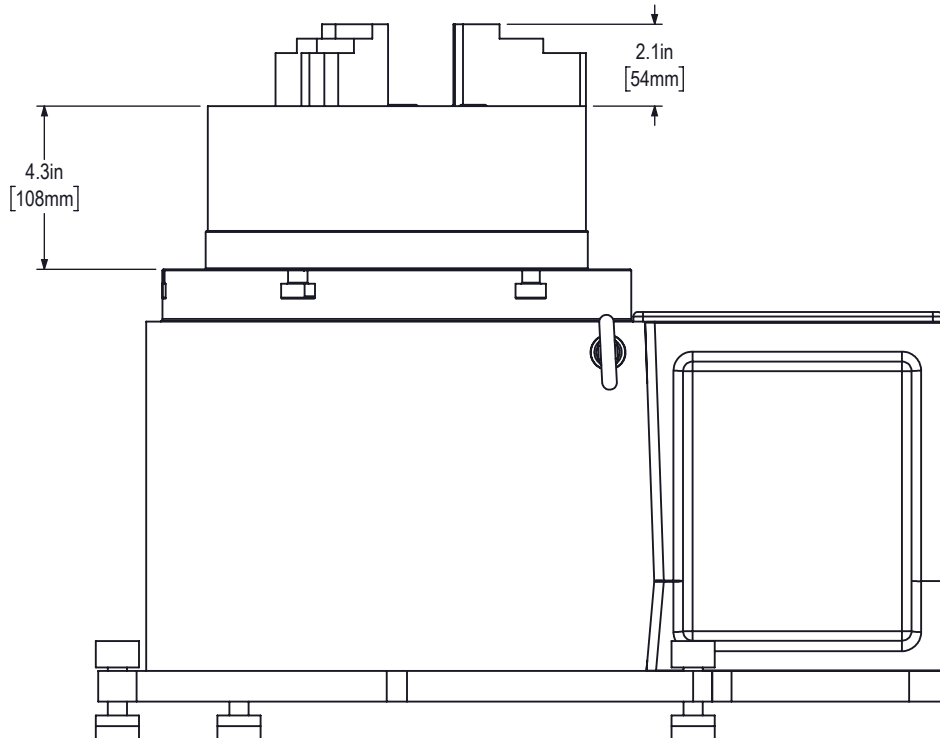

TOP VIEW

FRONT VIEW

THROUGH-BORE

BOTTOM VIEW

LEFT SIDE VIEW

RIGHT SIDE VIEW

STANDARD PLATTER

Ø 12.2in  
[310mm]

0.9in  
[22mm]

REFER TO PAGE 1 FOR BOTTOM BASE DIMENSIONS