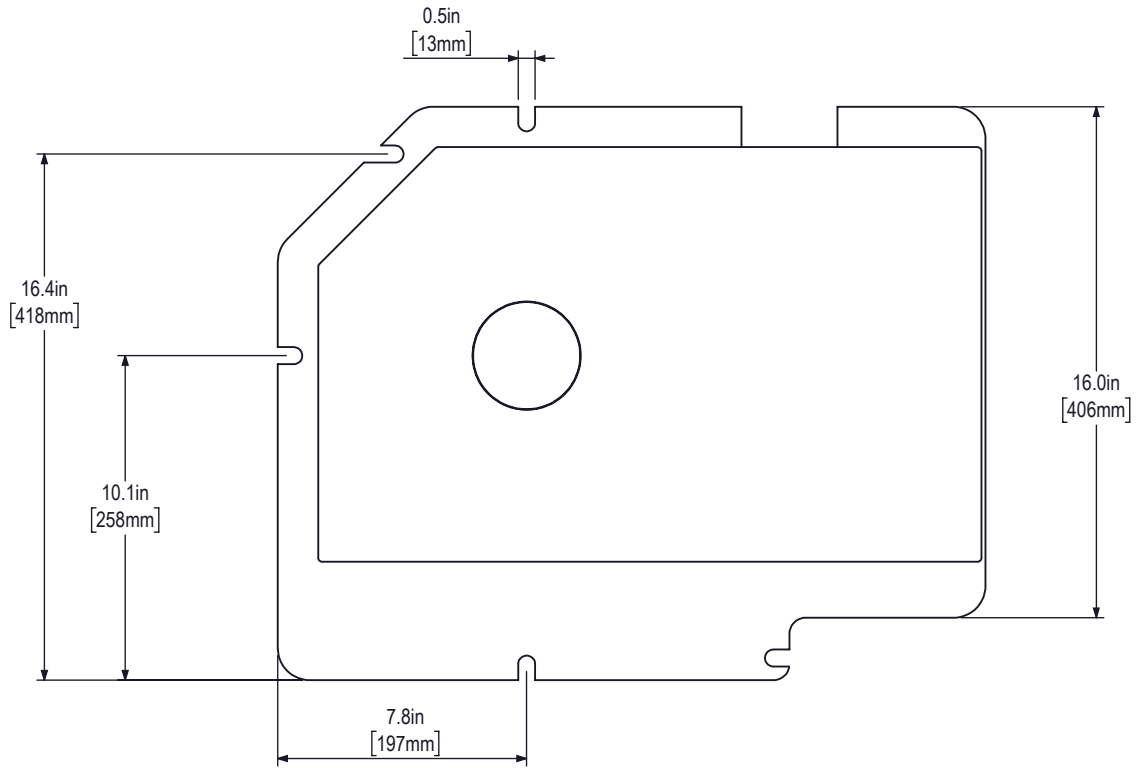

TOP VIEW

FRONT VIEW

THROUGH-BORE

BOTTOM VIEW

LEFT SIDE VIEW

RIGHT SIDE VIEW

STANDARD PLATTER

Ø 12.2in  
[310mm]

0.9in  
[22mm]

REFER TO PAGE 1 FOR BOTTOM BASE DIMENSIONS