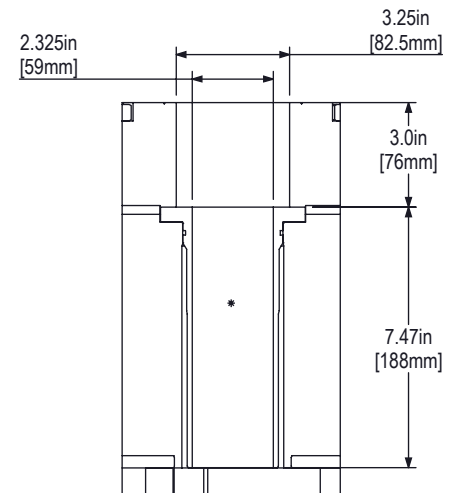

TOP VIEW

FRONT VIEW

THROUGH-BORE

BOTTOM VIEW

LEFT SIDE VIEW

RIGHT SIDE VIEW

STANDARD PLATTER

Ø 12.2in  
[310mm]

0.9in  
[22mm]

REFER TO PAGE 1 FOR BOTTOM BASE DIMENSIONS