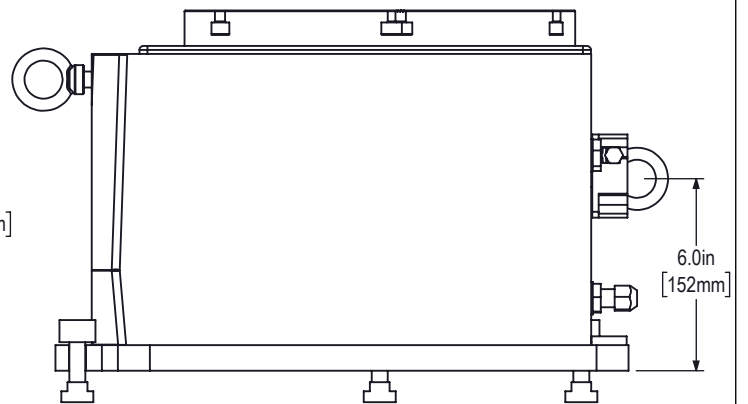

TOP VIEW

FRONT VIEW

THROUGH-BORE

BOTTOM VIEW

LEFT SIDE VIEW

RIGHT SIDE VIEW

STANDARD PLATTER

Ø 12.2in  
[310mm]

0.9in  
[22mm]

REFER TO PAGE 1 FOR BOTTOM BASE DIMENSIONS