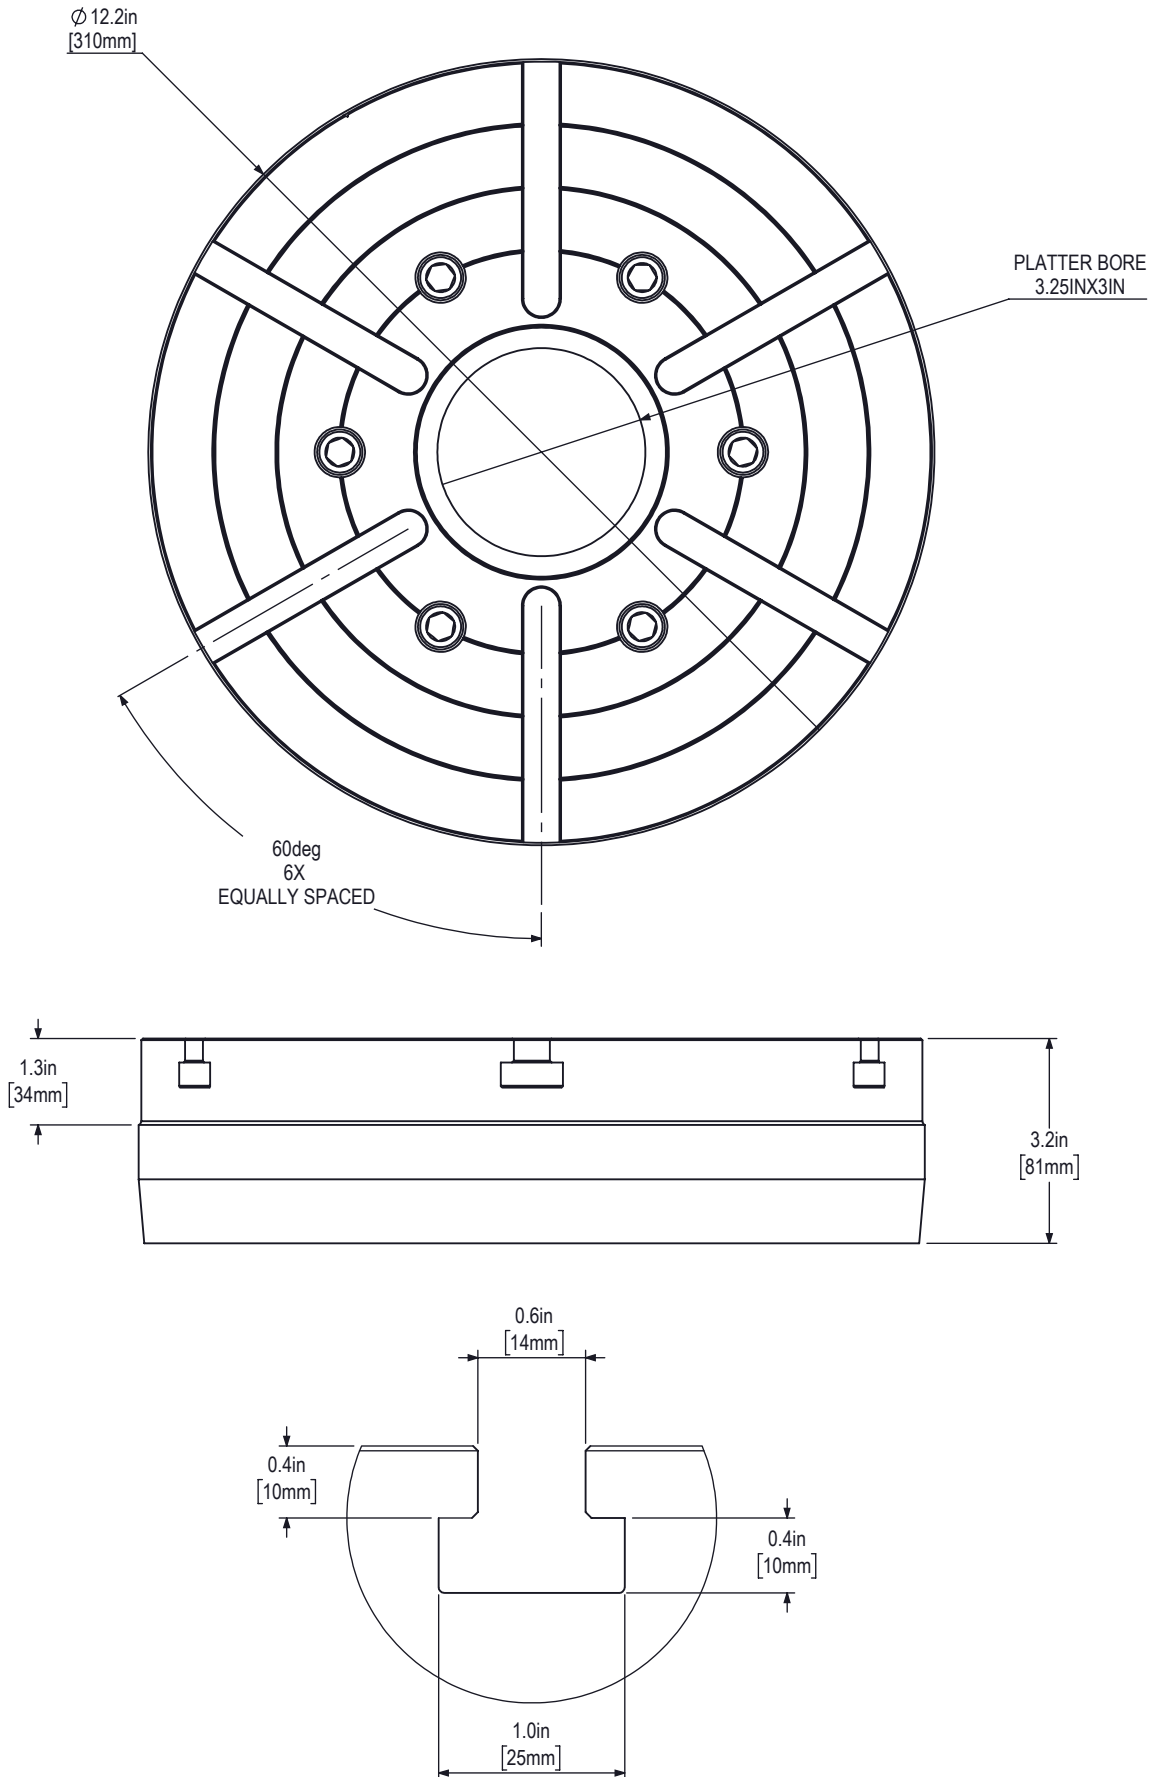

TOP VIEW

FRONT VIEW

THROUGH-BORE

BOTTOM VIEW

LEFT SIDE VIEW

RIGHT SIDE VIEW

STANDARD PLATTER

Ø 12.2in  
[310mm]

0.9in  
[22mm]

REFER TO PAGE 1 FOR BOTTOM BASE DIMENSIONS