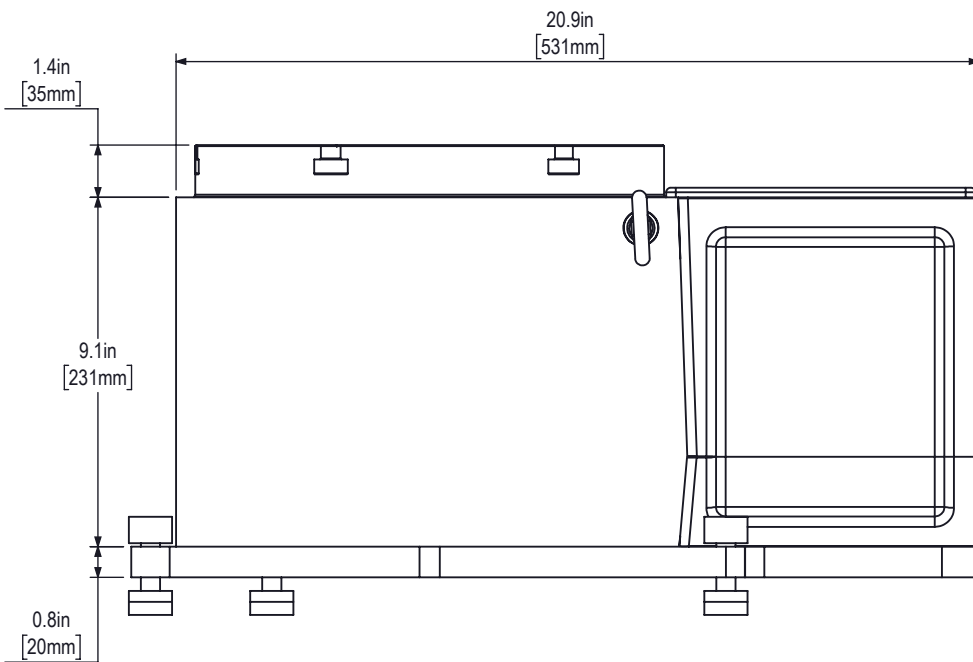

TOP VIEW

FRONT VIEW

THROUGH-BORE

BOTTOM VIEW

LEFT SIDE VIEW

RIGHT SIDE VIEW

STANDARD PLATTER

Ø 12.2in  
[310mm]

0.9in  
[22mm]

REFER TO PAGE 1 FOR BOTTOM BASE DIMENSIONS