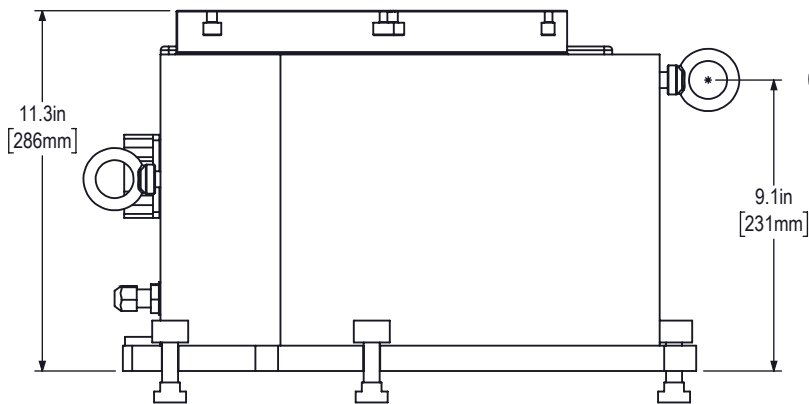

TOP VIEW

FRONT VIEW

THROUGH-BORE

BOTTOM VIEW

LEFT SIDE VIEW

RIGHT SIDE VIEW

STANDARD PLATTER

Ø 12.2in  
[310mm]

0.9in  
[22mm]

REFER TO PAGE 1 FOR BOTTOM BASE DIMENSIONS