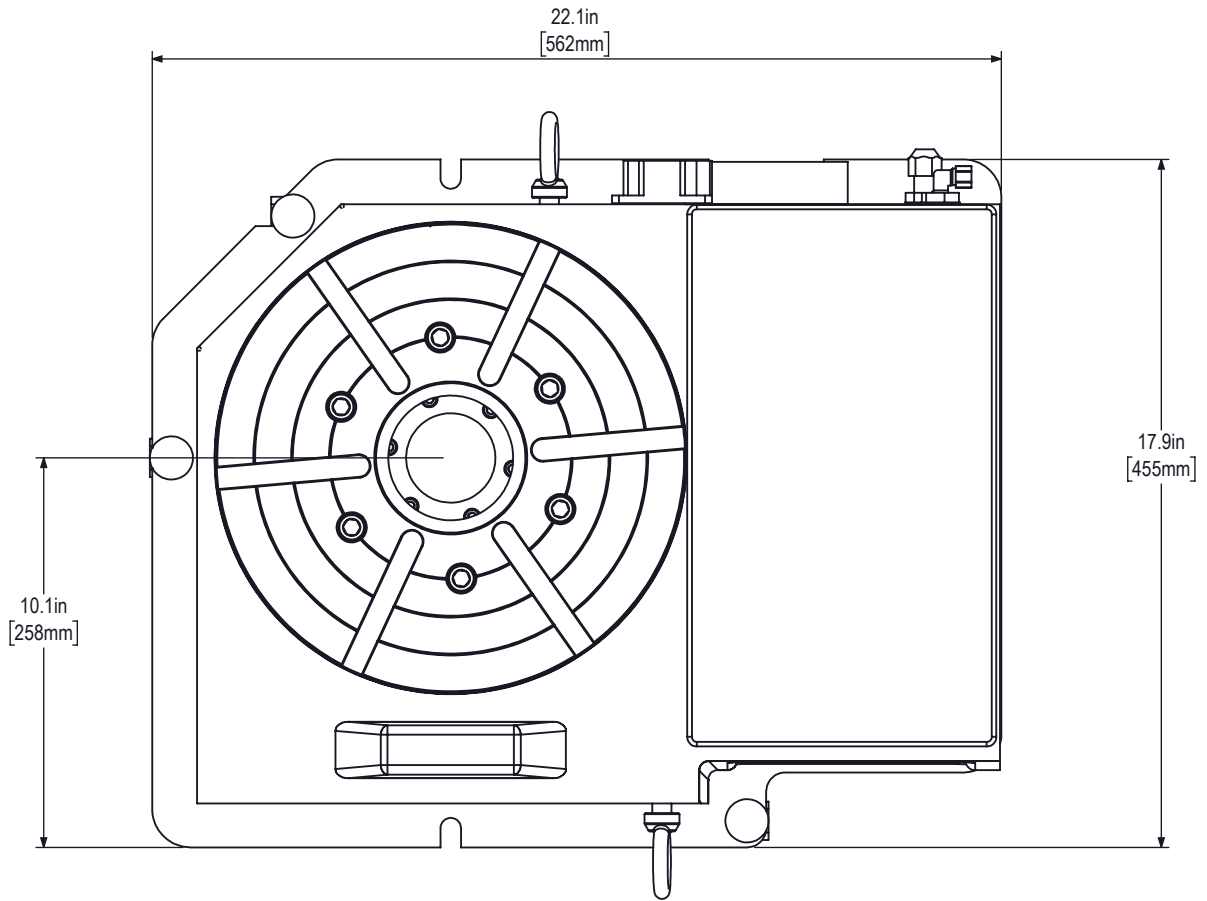

TOP VIEW

FRONT VIEW

THROUGH-BORE

BOTTOM VIEW

LEFT SIDE VIEW

RIGHT SIDE VIEW

STANDARD PLATTER

Ø 12.2in  
[310mm]

0.9in  
[22mm]

REFER TO PAGE 1 FOR BOTTOM BASE DIMENSIONS