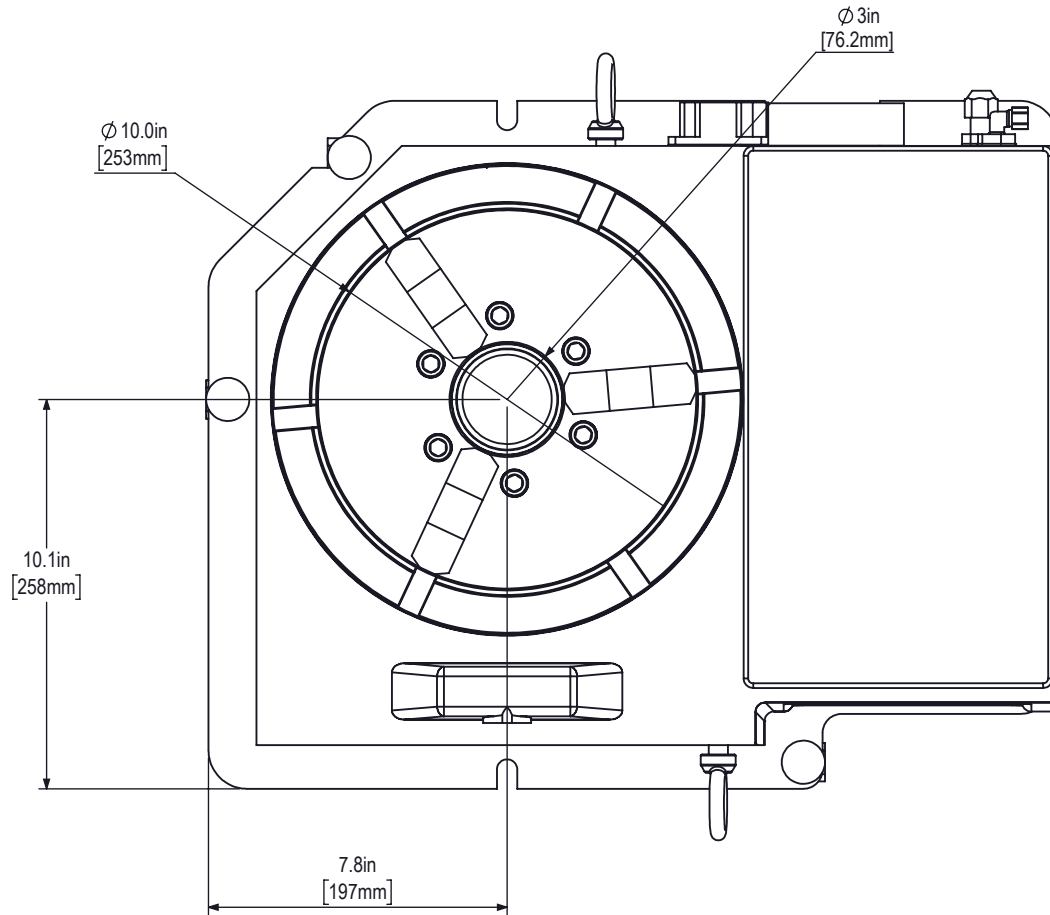

TOP VIEW

FRONT VIEW

THROUGH-BORE

BOTTOM VIEW

LEFT SIDE VIEW

RIGHT SIDE VIEW

STANDARD PLATTER

Ø 12.2in  
[310mm]

0.9in  
[22mm]

REFER TO PAGE 1 FOR BOTTOM BASE DIMENSIONS