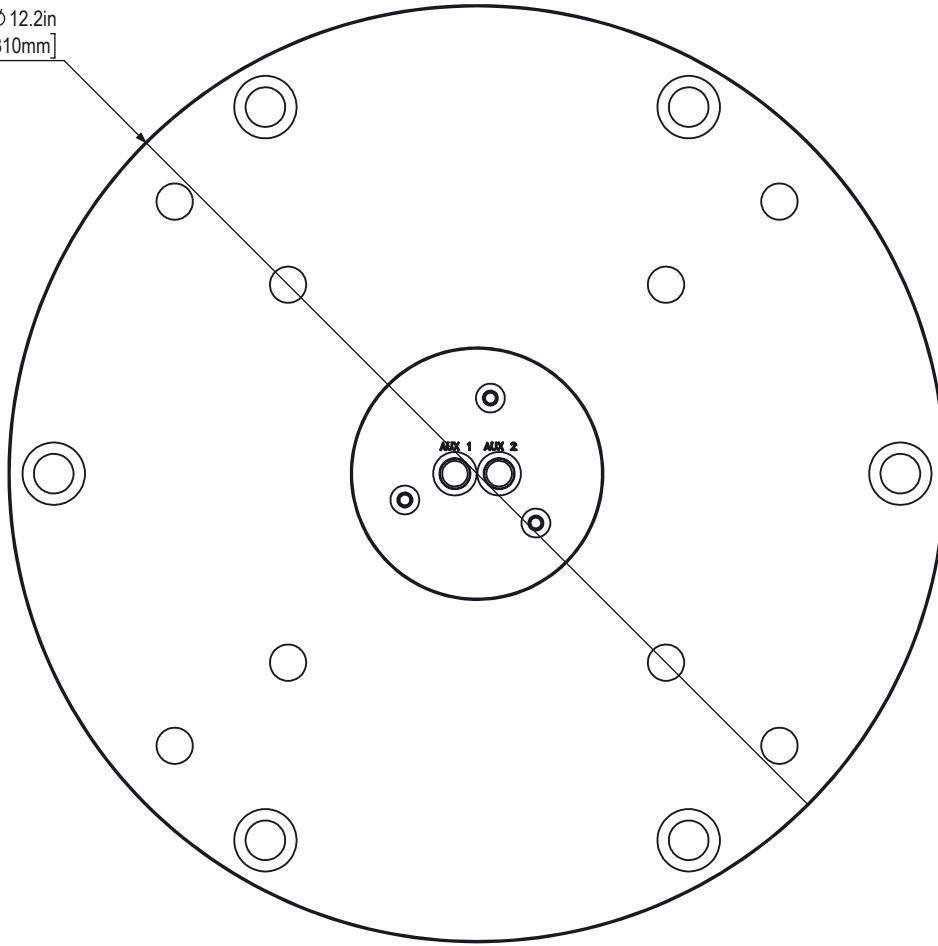

TOP VIEW

FRONT VIEW

THROUGH-BORE

BOTTOM VIEW

LEFT SIDE VIEW

RIGHT SIDE VIEW

STANDARD PLATTER

Ø 12.2in  
[310mm]

0.9in  
[22mm]

REFER TO PAGE 1 FOR BOTTOM BASE DIMENSIONS