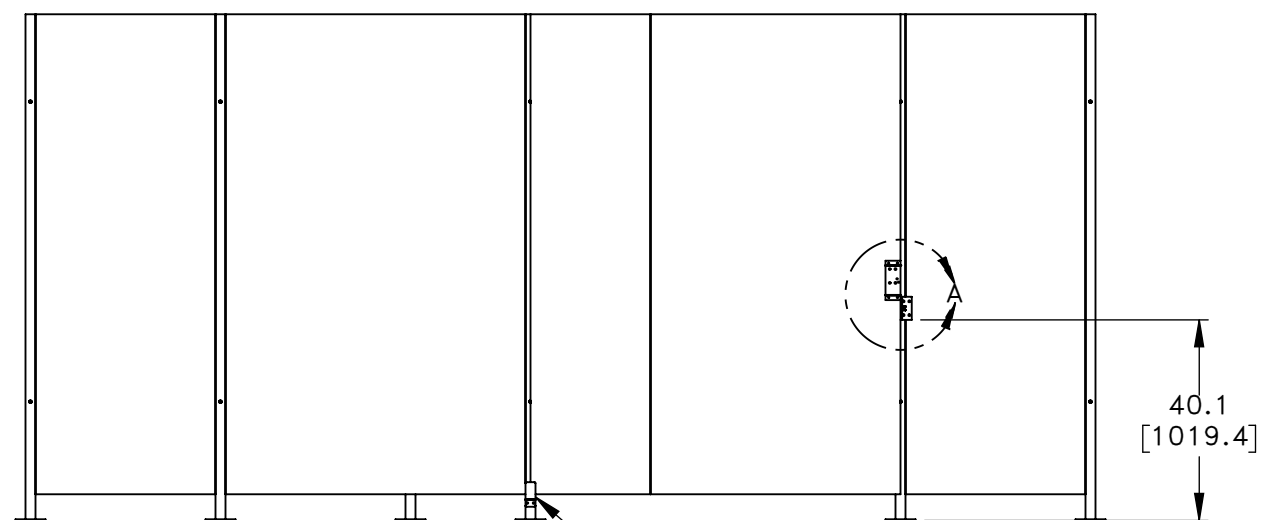

DOOR SLIDES OPEN OUTSIDE OF FENCE

DETAIL B
SCALE 1 : 5

DETAIL A
SCALE 1 : 5

ITEM NO.	PART NUMBER	PART DESCRIPTION	QTY.
1	25-14739	BRKT, FENCE, DOOR INTERLOCK, HANDLE	1
2	25-14740	BRKT, FENCE, DOOR INTERLOCK, HOUSING 1	1
3	25-14741	BRKT, FENCE, DOOR INTERLOCK, HOUSING 2	1
4	25-14749	BRKT, FENCE, DOOR BOTTOM GUIDE	1
5	59-1888	FENCE, 4FT SECTION, 8FT TALL	4
6	59-1889	FENCE, 3FT SECTION, 8FT TALL	4
7	59-1892	FENCE, 4FT DOOR SECTION, 8FT TALL	1
8	59-1893	FENCE, 2FT DOOR SECTION, 8FT TALL	1
9	59-1894	FENCE, 5FT SECTION, 8FT TALL	3
10	59-1895	FENCE, POST, 8FT	13