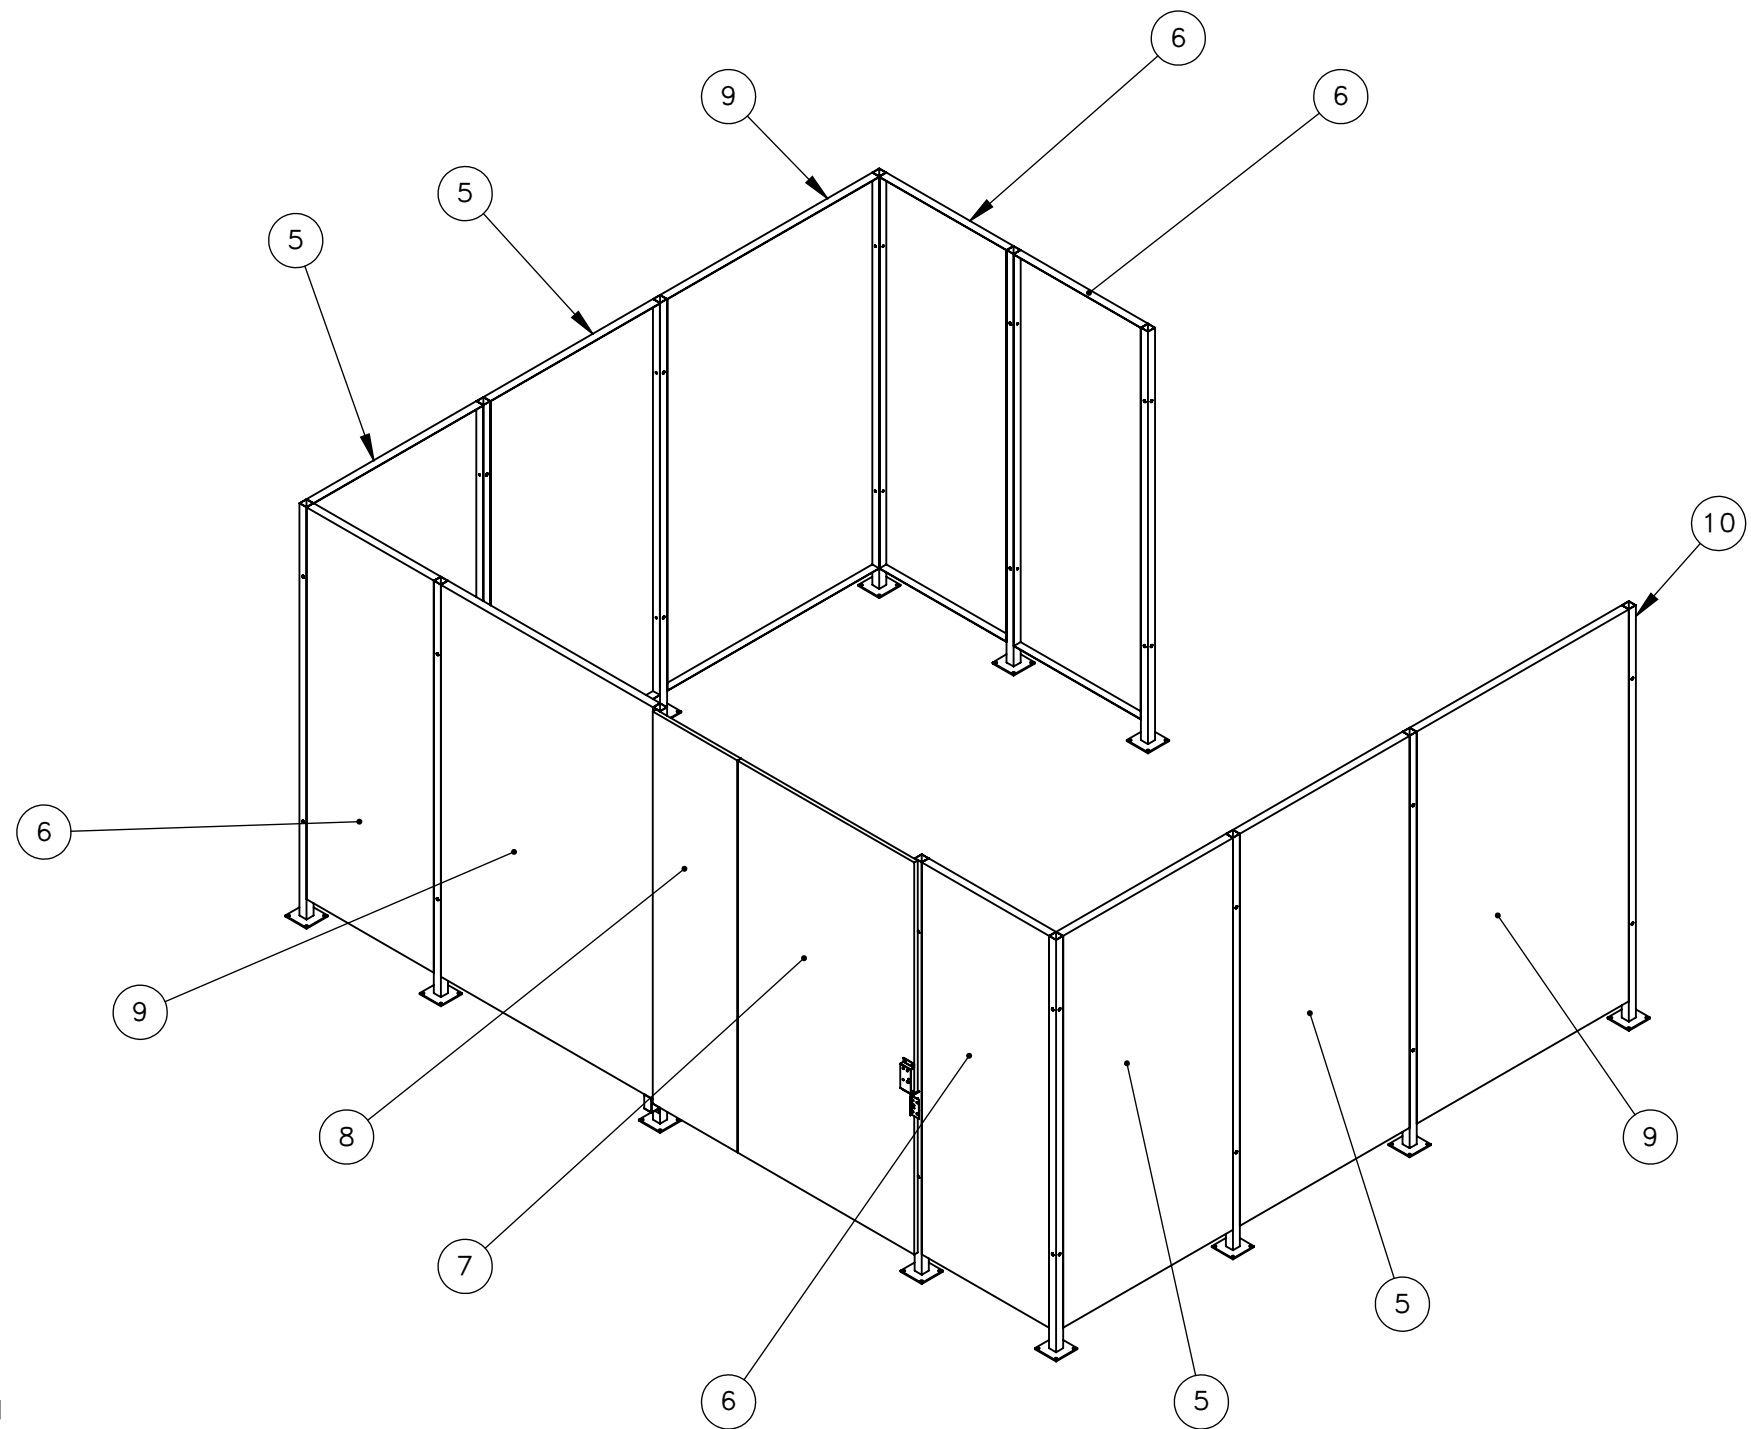

DOOR SLIDES OPEN OUTSIDE OF FENCE

DETAIL B
SCALE 1 : 5

DETAIL A
SCALE 1 : 5

ITEM NO.	PART NUMBER	PART DESCRIPTION	QTY.
1	25-14739	BRKT, FENCE, DOOR INTERLOCK, HANDLE	1
2	25-14740	BRKT, FENCE, DOOR INTERLOCK, HOUSING 1	1
3	25-14741	BRKT, FENCE, DOOR INTERLOCK, HOUSING 2	1
4	25-14749	BRKT, FENCE, DOOR BOTTOM GUIDE	1
5	59-1888	FENCE, 4FT SECTION, 8FT TALL	4
6	59-1889	FENCE, 3FT SECTION, 8FT TALL	4
7	59-1892	FENCE, 4FT DOOR SECTION, 8FT TALL	1
8	59-1893	FENCE, 2FT DOOR SECTION, 8FT TALL	1
9	59-1894	FENCE, 5FT SECTION, 8FT TALL	3
10	59-1895	FENCE, POST, 8FT	13