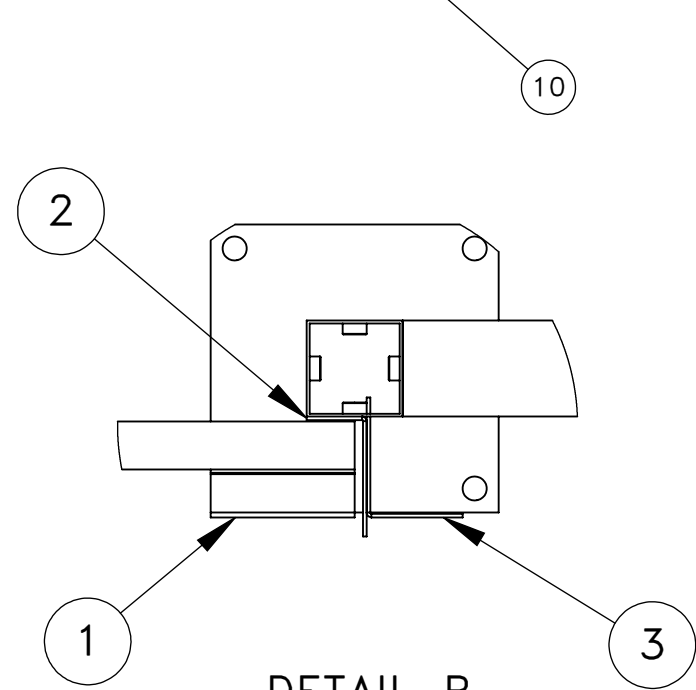

DOOR SLIDES OPEN OUTSIDE OF FENCE

DETAIL B
SCALE 1 : 5

DETAIL A
SCALE 1 : 5

ITEM NO.	PART NUMBER	PART DESCRIPTION	QTY.
1	25-14739	BRKT, FENCE, DOOR INTERLOCK, HANDLE	1
2	25-14740	BRKT, FENCE, DOOR INTERLOCK, HOUSING 1	1
3	25-14741	BRKT, FENCE, DOOR INTERLOCK, HOUSING 2	1
4	25-14749	BRKT, FENCE, DOOR BOTTOM GUIDE	1
5	59-1888	FENCE, 4FT SECTION, 8FT TALL	4
6	59-1889	FENCE, 3FT SECTION, 8FT TALL	4
7	59-1892	FENCE, 4FT DOOR SECTION, 8FT TALL	1
8	59-1893	FENCE, 2FT DOOR SECTION, 8FT TALL	1
9	59-1894	FENCE, 5FT SECTION, 8FT TALL	3
10	59-1895	FENCE, POST, 8FT	13