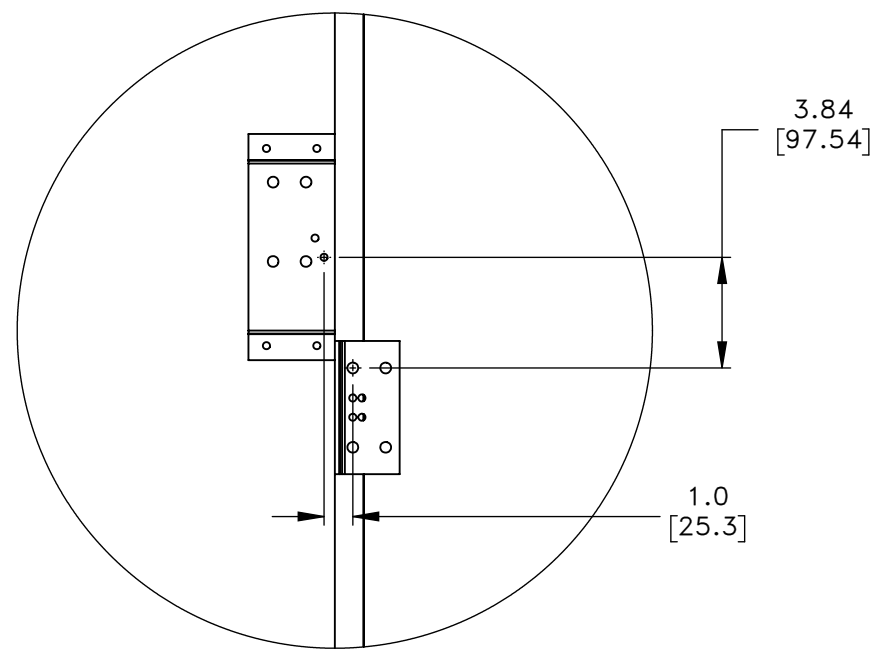

DOOR SLIDES OPEN OUTSIDE OF FENCE

DETAIL B
SCALE 1 : 5

DETAIL A
SCALE 1 : 5

ITEM NO.	PART NUMBER	PART DESCRIPTION	QTY.
1	25-14739	BRKT, FENCE, DOOR INTERLOCK, HANDLE	1
2	25-14740	BRKT, FENCE, DOOR INTERLOCK, HOUSING 1	1
3	25-14741	BRKT, FENCE, DOOR INTERLOCK, HOUSING 2	1
4	25-14749	BRKT, FENCE, DOOR BOTTOM GUIDE	1
5	59-1888	FENCE, 4FT SECTION, 8FT TALL	4
6	59-1889	FENCE, 3FT SECTION, 8FT TALL	4
7	59-1892	FENCE, 4FT DOOR SECTION, 8FT TALL	1
8	59-1893	FENCE, 2FT DOOR SECTION, 8FT TALL	1
9	59-1894	FENCE, 5FT SECTION, 8FT TALL	3
10	59-1895	FENCE, POST, 8FT	13