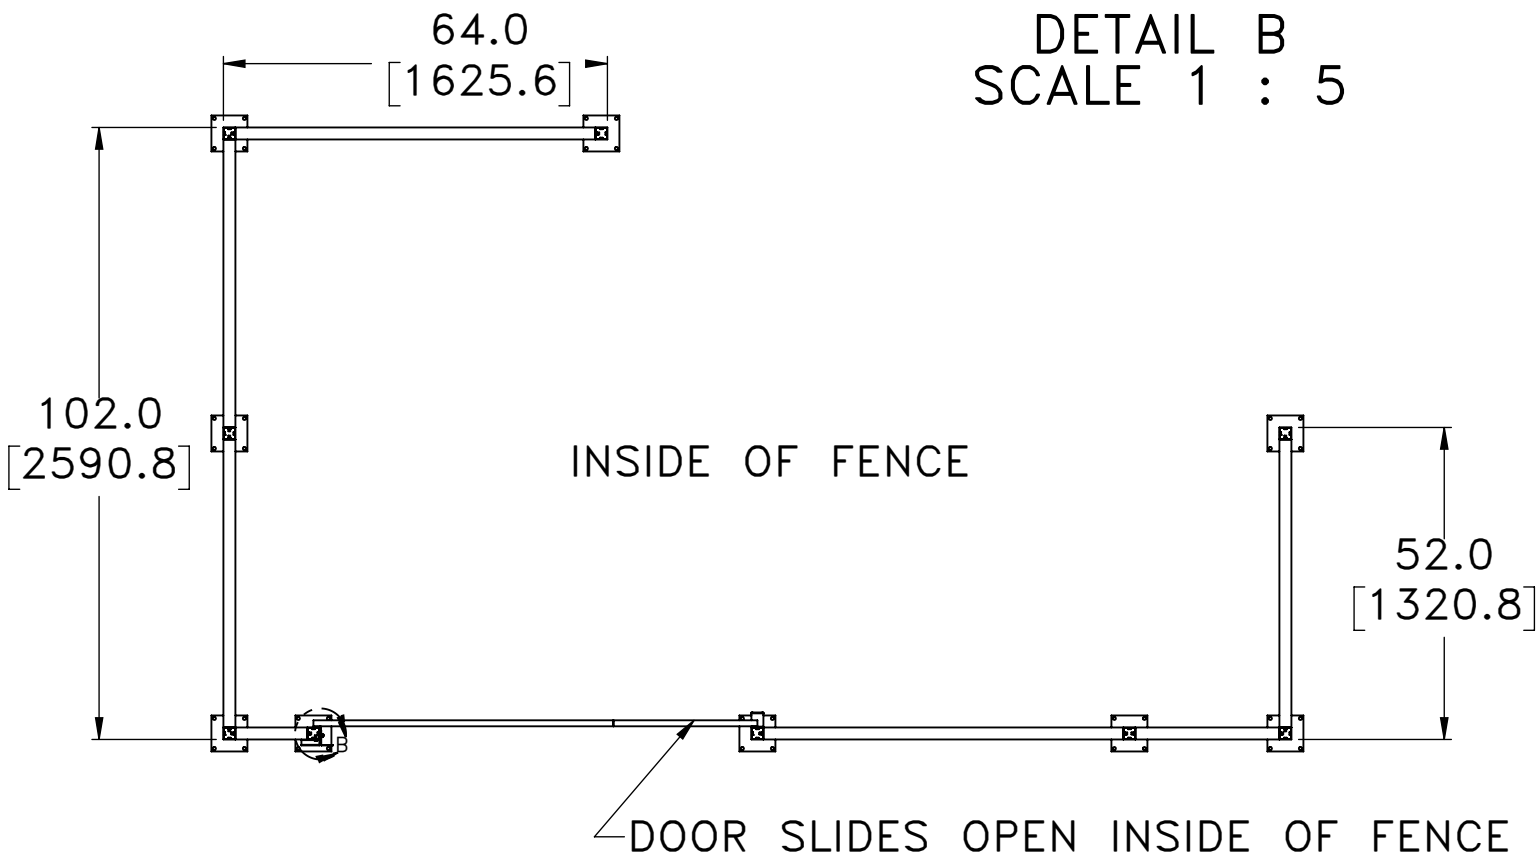

SECTION C-C

11

DETAIL B
SCALE 1 : 5

8

9

ITEM NO.	PART DESCRIPTION	QTY.
1	FENCE, POST, 8FT	9
2	FENCE, 2FT SECTION, 8FT TALL	1
3	FENCE, 5FT SECTION, 8FT TALL	2
4	FENCE, 4FT SECTION, 8FT TALL	3
5	FENCE, 1FT SECTION, 8FT TALL	1
6	FENCE, 4FT DOOR SECTION, 8FT TALL	1
7	FENCE, 2FT DOOR SECTION, 8FT TALL	1
8	BRKT, FENCE, DOOR INTERLOCK, HOUSING 1	1
9	BRKT, FENCE, DOOR INTERLOCK, HOUSING 2	1
10	BRKT, FENCE, DOOR INTERLOCK, HANDLE	1
11	BRKT, FENCE, DOOR BOTTOM GUIDE	1