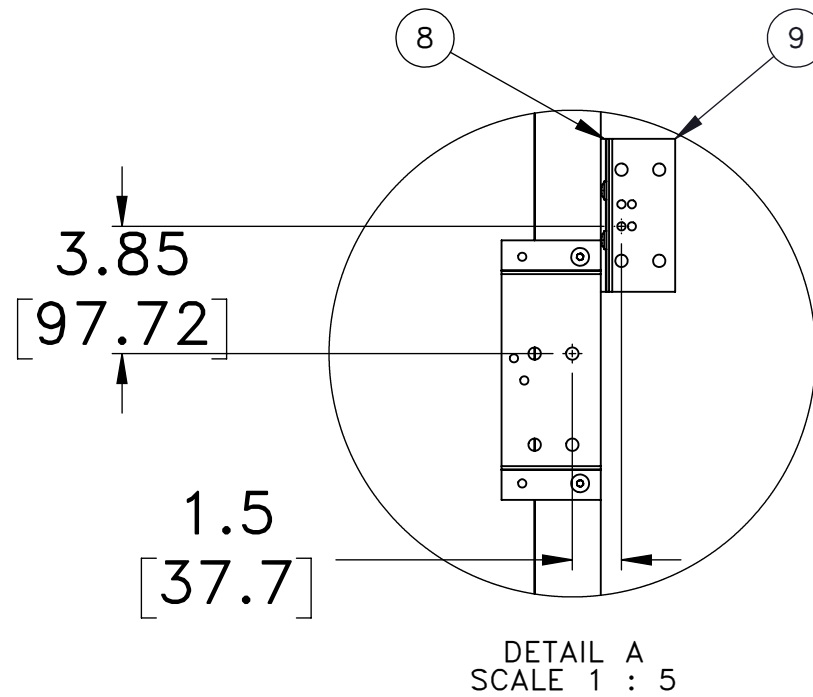

SECTION C-C

11

DETAIL B
SCALE 1 : 5

8

9

ITEM NO.	PART DESCRIPTION	QTY.
1	FENCE, POST, 8FT	9
2	FENCE, 2FT SECTION, 8FT TALL	1
3	FENCE, 5FT SECTION, 8FT TALL	2
4	FENCE, 4FT SECTION, 8FT TALL	3
5	FENCE, 1FT SECTION, 8FT TALL	1
6	FENCE, 4FT DOOR SECTION, 8FT TALL	1
7	FENCE, 2FT DOOR SECTION, 8FT TALL	1
8	BRKT, FENCE, DOOR INTERLOCK, HOUSING 1	1
9	BRKT, FENCE, DOOR INTERLOCK, HOUSING 2	1
10	BRKT, FENCE, DOOR INTERLOCK, HANDLE	1
11	BRKT, FENCE, DOOR BOTTOM GUIDE	1