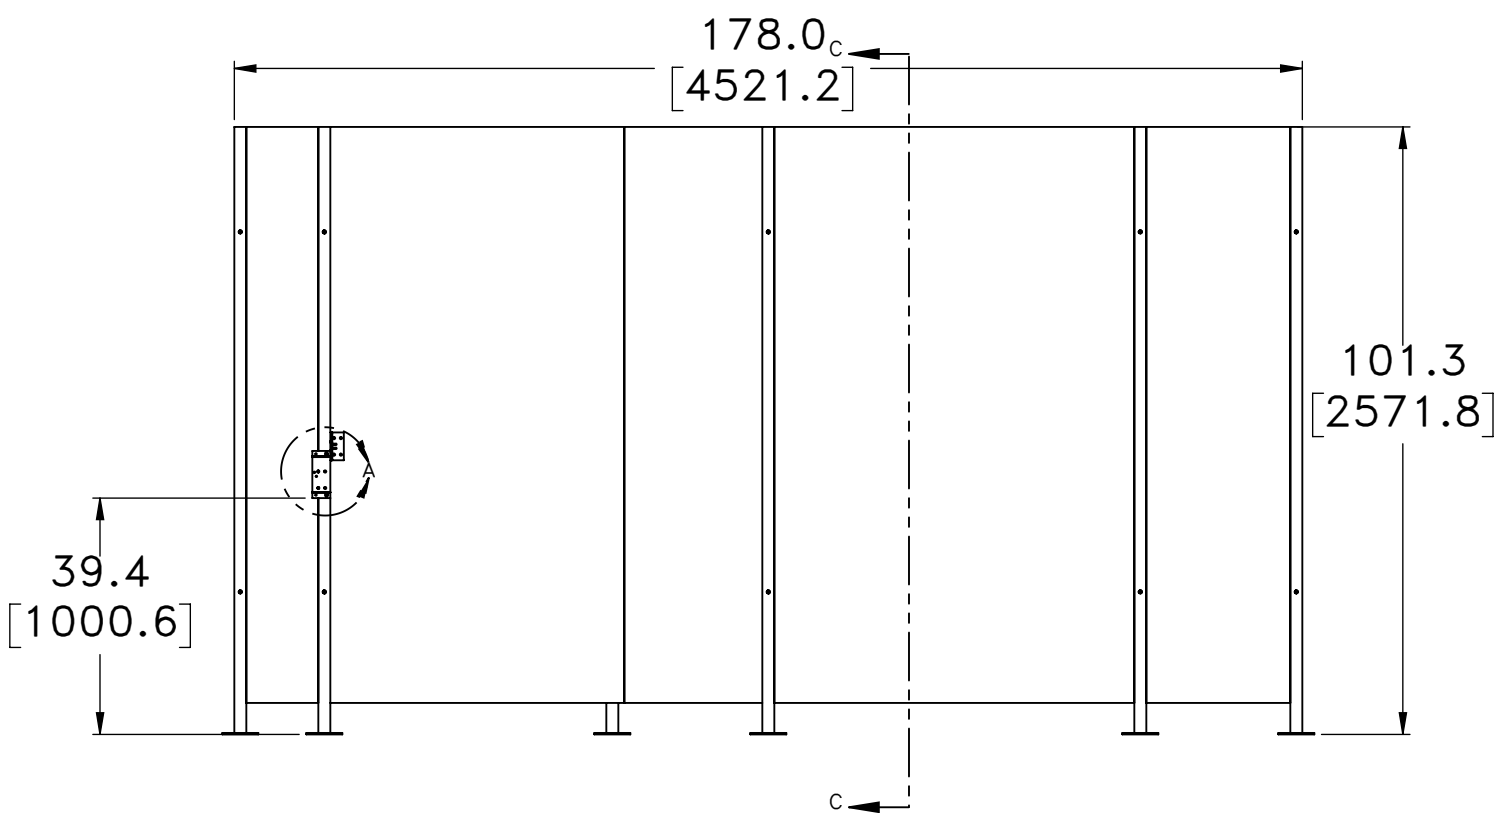

SECTION C-C

11

DETAIL B
SCALE 1 : 5

8

9

ITEM NO.	PART DESCRIPTION	QTY.
1	FENCE, POST, 8FT	9
2	FENCE, 2FT SECTION, 8FT TALL	1
3	FENCE, 5FT SECTION, 8FT TALL	2
4	FENCE, 4FT SECTION, 8FT TALL	3
5	FENCE, 1FT SECTION, 8FT TALL	1
6	FENCE, 4FT DOOR SECTION, 8FT TALL	1
7	FENCE, 2FT DOOR SECTION, 8FT TALL	1
8	BRKT, FENCE, DOOR INTERLOCK, HOUSING 1	1
9	BRKT, FENCE, DOOR INTERLOCK, HOUSING 2	1
10	BRKT, FENCE, DOOR INTERLOCK, HANDLE	1
11	BRKT, FENCE, DOOR BOTTOM GUIDE	1