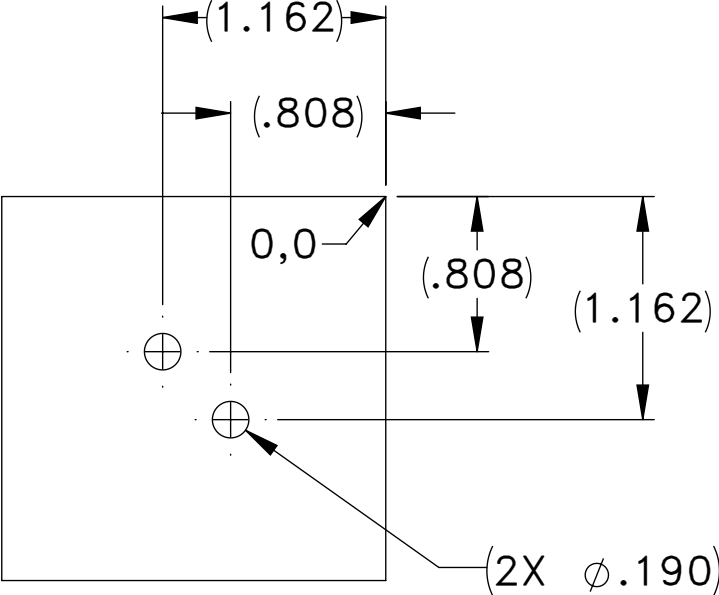

AMO NCE HEAD HOLE MOUNTING TEMPLATE
TR160Y

SHEET SIZE 8.5 X 11.0